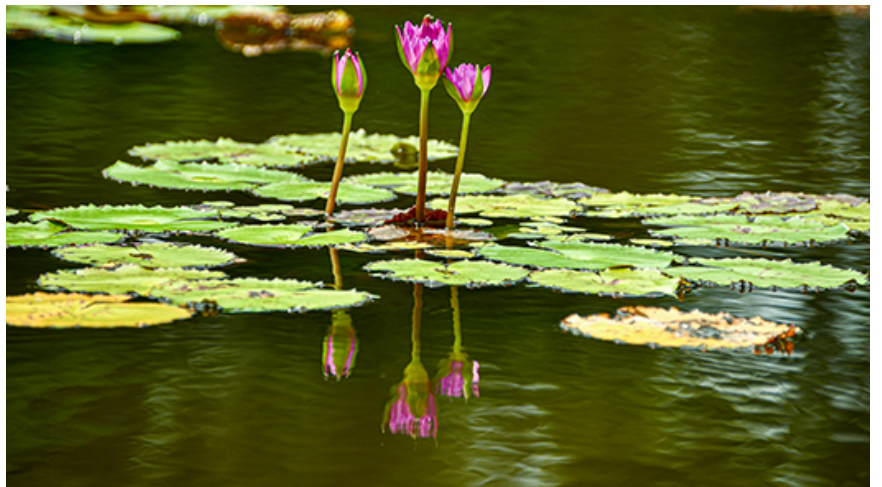

BARBARA HARRIS