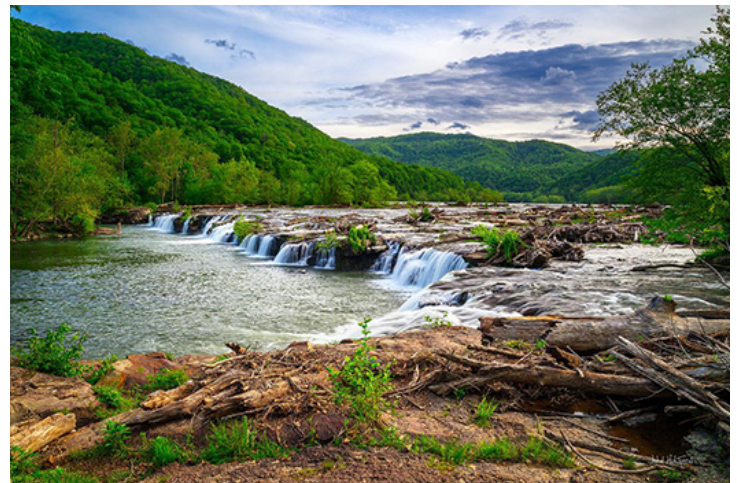

Reflex-ions

Louisville Photographic Society: Your Best Shot

The purpose of "Your Best Shot" is for LPS members to display images they like that don't fit into that month's contest category. In this 14-page section are 34 such shots from 10 different photographers.

Eric Baker

Brown Park Bird Natural Feeder

John Hultgren

New River Gorge

PAULA RADMACHER

Sheep at Roadside, Badlands NP

Lightpost Detail, Versailles, France

Splashing Puffin, Newport, Oregon Aquarium

PAULA RADMACHER

Sunrise at Crater Lake NP

Those Eyelashes (Louisville Zoo)

JILL BAKER

Baja California

Pecan Pie

Raindrops Keep Falling

JILL BAKER

DAVID AMES

Road Signs

Windmill

KENNEY SNELL

Beach at St. Andrews Golf Club, Scotland, featured in Chariots of Fire

Fish fountain garden at Cawdor Castle, Scotland

Lily pad pond at Blair Castle, Scotland

KENNEY SNELL