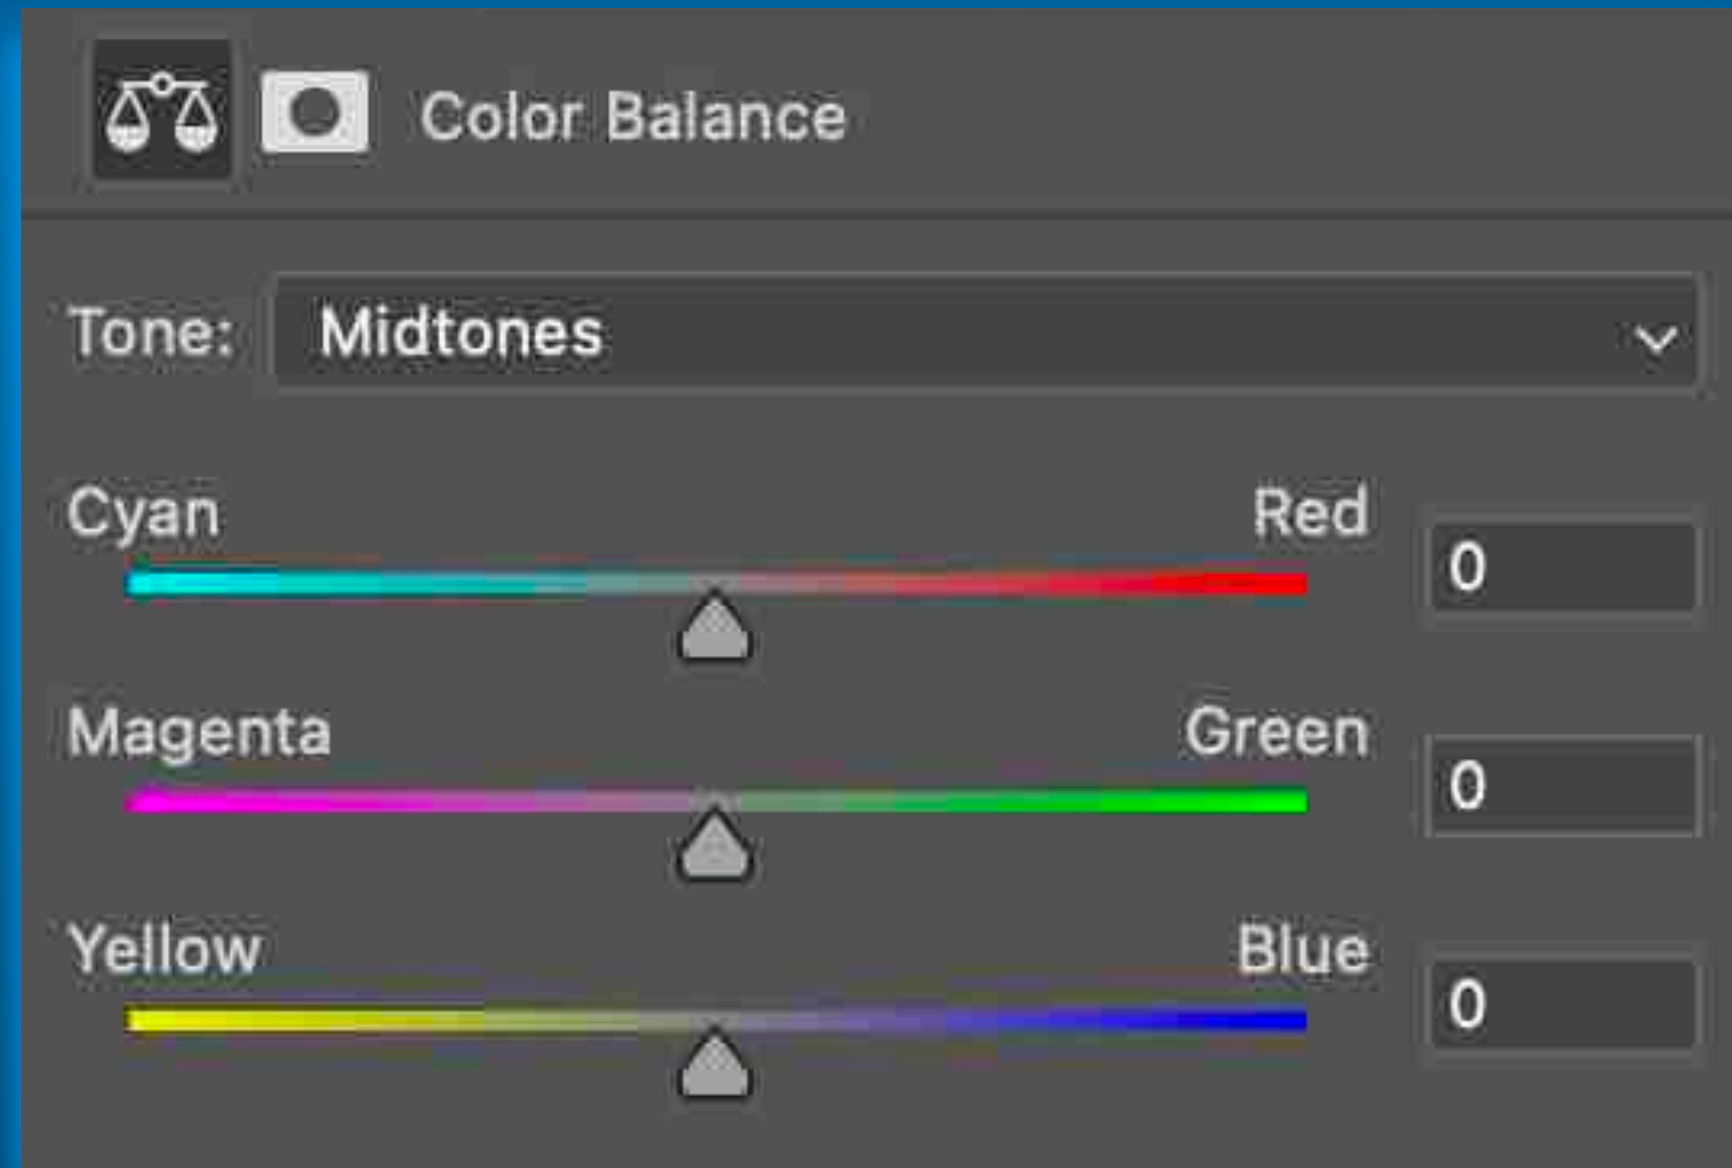

Blue + Orange +

Flat + Retro +

Green +

Publish to Color

Check for Accessibility

Save

Color	A	B	C	D	E
Hex	#099CBF	#38FFEE	#1CEBD7	#9C3300	#E85F1C
R	9	56	28	156	232
G	156	255	232	51	95
B	143	238	215	0	28
CMYK	61	100	91	61	91

<https://color.adobe.com/create/color-wheel>

Analogous

Monochromatic

Complementary

Split Complimentary

For an interactive color wheel, visit:

<https://color.adobe.com/create/color-wheel>

Subtractive Primaries

Cyan
Magenta
Yellow

Additive Primaries

Red
Green
Blue

Subtractive Primaries

Cyan
Magenta
Yellow

Additive Primaries

Red
Green
Blue

Complimentary Colors are found on opposite sides of the color wheel.

RGB Primary Color Wheel

Complimentary Colors are found on opposite sides of the color wheel.

RGB Primary Color Wheel

Complimentary Colors are found on opposite sides of the color wheel.

RGB Primary Color Wheel