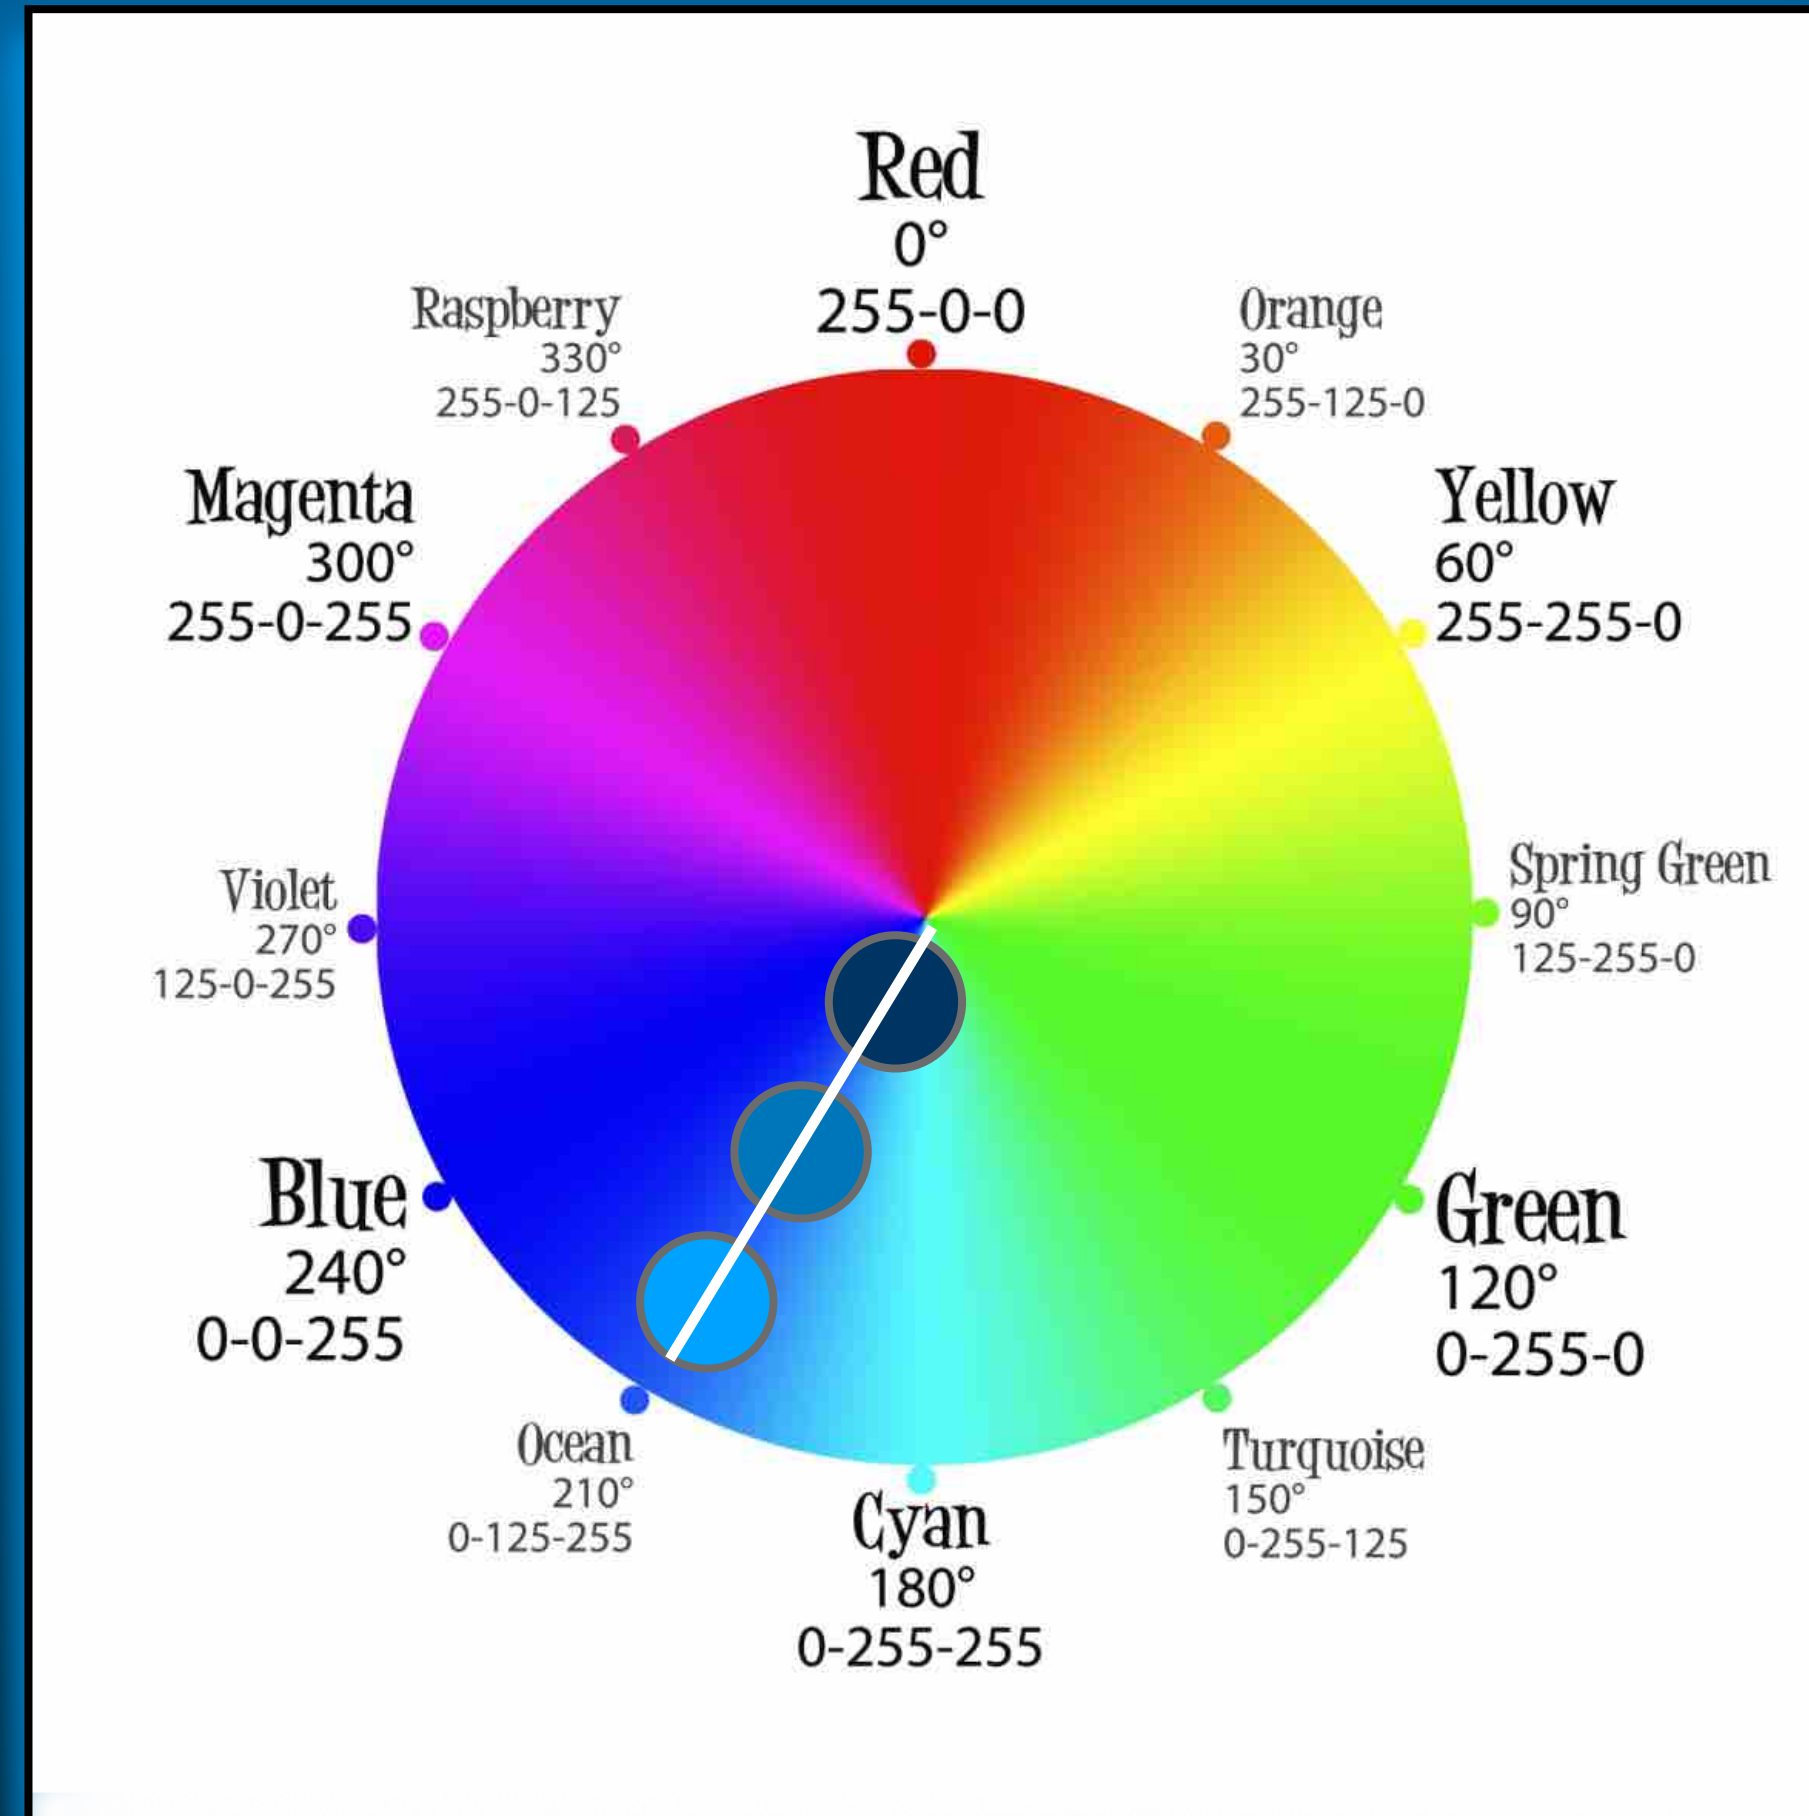

Complementary Colors and Tones

INTRO TO COLOR THEMES

Analogous
Monochromatic
Complementary
Split Complementary
Double Split Complementary
Triad
Square
Compound
Shades

<https://color.adobe.com/create/color-wheel>

- Analogous
- Monochromatic
- Triad
- Complementary
- Split Complementary
- Double Split Complementary
- Square
- Compound
- Shades
- Custom

Color Mode: RGB

Save to My Library

Name: My Color Theme

Tags: Enter or Select from below

Blue + Orange +

Flat + Retro +

Green +

Publish to Color

Check for Accessibility

Save

Color	A	B	C	D	E
Hex	#099CBF	#38FFEE	#1CEBD7	#9C3300	#E85F1C
R	9	56	28	156	232
G	156	255	232	51	95
B	143	238	215	0	28
CMYK	61	100	91	61	91

<https://color.adobe.com/create/color-wheel>

Analogous

Monochromatic

Complementary

Split Complimentary

For an interactive color wheel, visit:

<https://color.adobe.com/create/color-wheel>

Subtractive Primaries