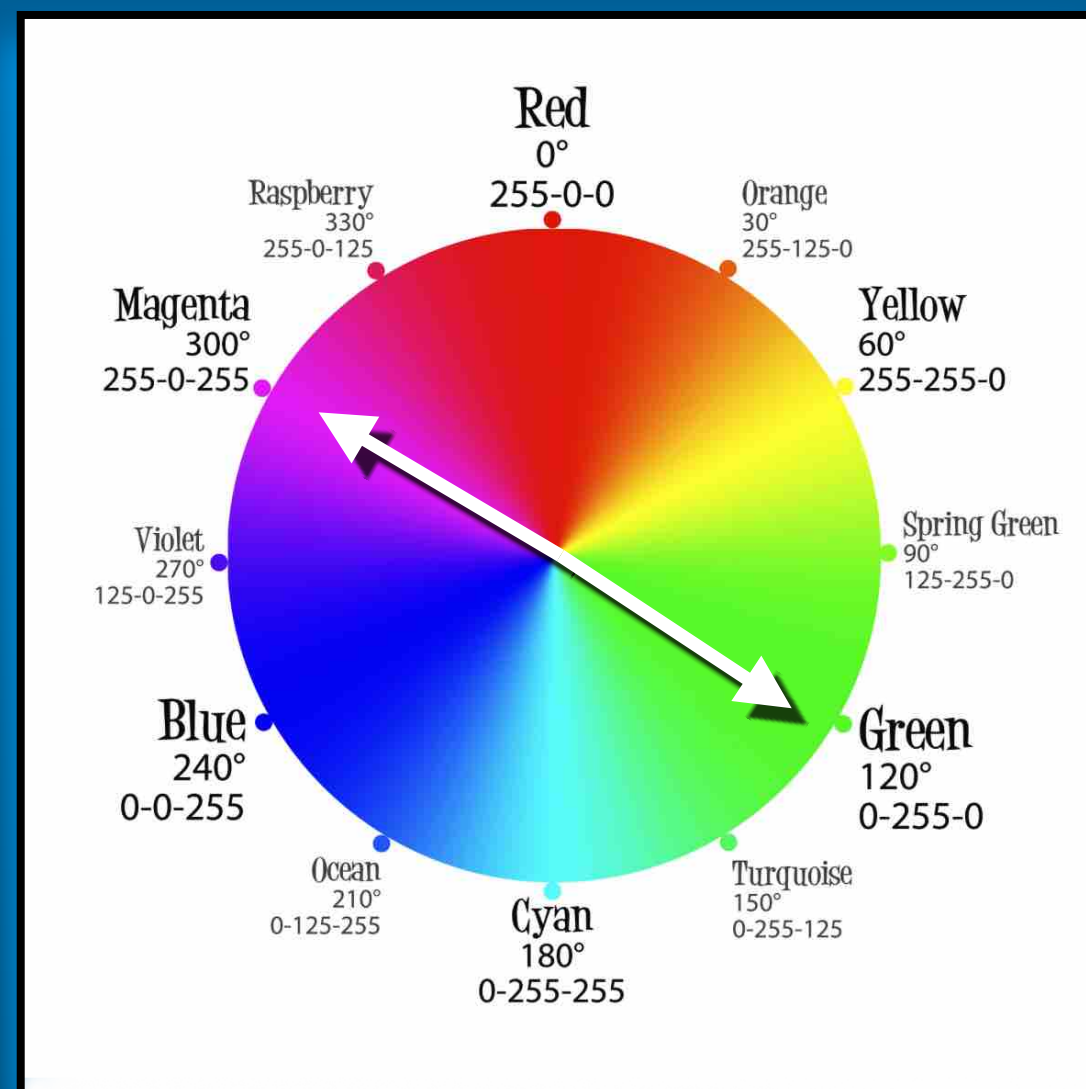

Blue + Orange +

Flat + Retro +

Green +

Publish to Color

Check for Accessibility

Save

Color	A	B	C	D	E
Hex	#099CBF	#38FFEE	#1CEBD7	#9C3300	#E85F1C
R	9	56	28	156	232
G	156	255	232	51	95
B	143	238	215	0	28
CMYK	61	100	91	61	91

Cyan
Magenta
Yellow

Additive Primaries

Red
Green
Blue

Subtractive Primaries

Cyan
Magenta
Yellow

Additive Primaries

Red
Green
Blue

Complimentary Colors are found on opposite sides of the color wheel.

RGB Primary Color Wheel

Complimentary Colors are found on opposite sides of the color wheel.

RGB Primary Color Wheel

Complimentary Colors are found on opposite sides of the color wheel.

RGB Primary Color Wheel

Complimentary Colors are found on opposite sides of the color wheel.

Split Complementary

Split Complementary

COMPLEMENTARY TONES

For an interactive color wheel, visit:

<https://color.adobe.com/create/color-wheel>