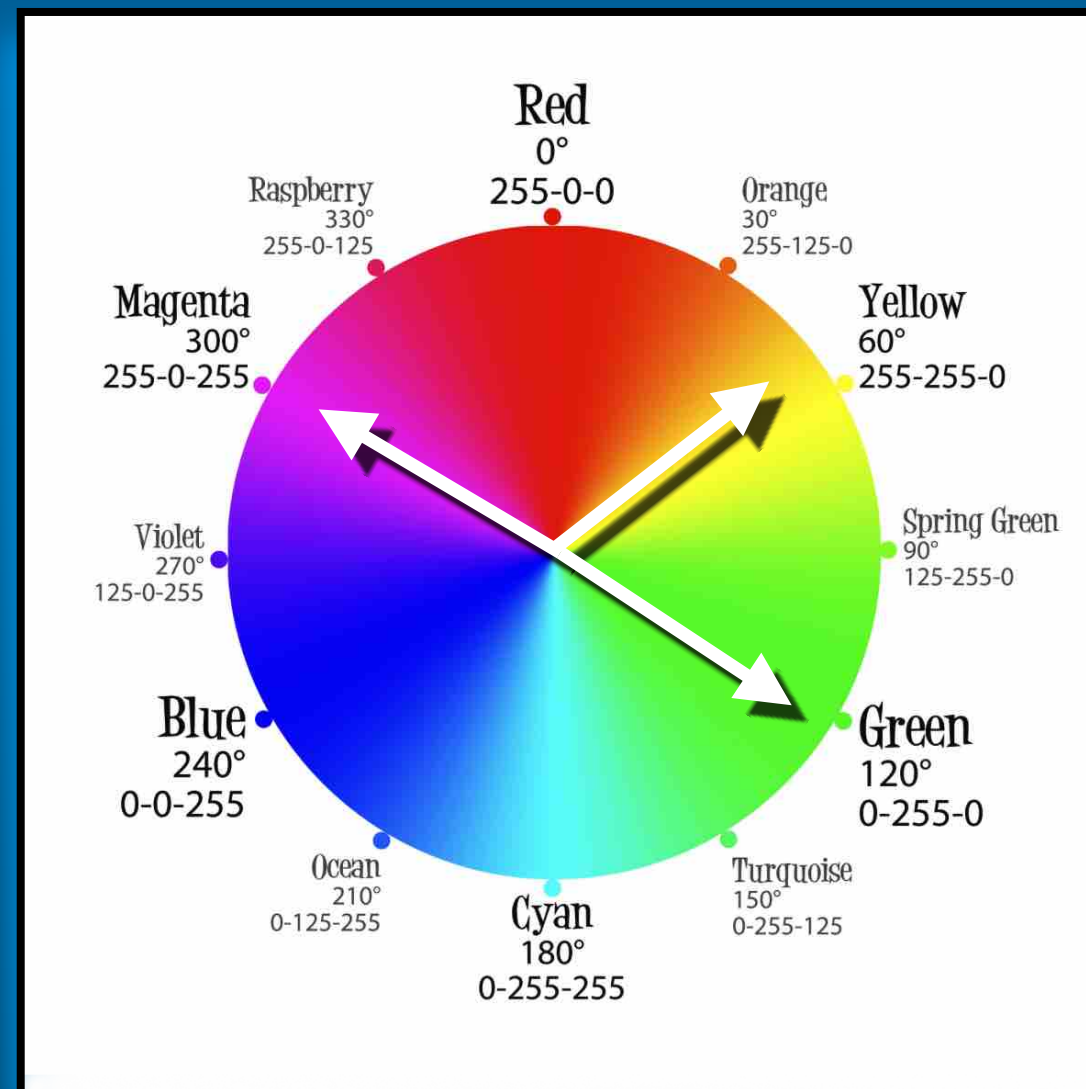

Blue + Orange +

Flat + Retro +

Green +

Publish to Color

Check for Accessibility

Save

Color	A	B	C	D	E
Hex	#099CBF	#38FFEE	#1CEBD7	#9C3300	#E85F1C
R	9	56	28	156	232
G	156	255	232	51	95
B	143	238	215	0	28
CMYK	61	100	91	61	91

Cyan
Magenta
Yellow

Additive Primaries

Red
Green
Blue

Subtractive Primaries

Cyan
Magenta
Yellow

Additive Primaries

Red
Green
Blue

Complimentary Colors are found on opposite sides of the color wheel.

RGB Primary Color Wheel

Complimentary Colors are found on opposite sides of the color wheel.

RGB Primary Color Wheel

Complimentary Colors are found on opposite sides of the color wheel.

RGB Primary Color Wheel

Complimentary Colors are found on opposite sides of the color wheel.

Split Complementary

Split Complementary

COMPLEMENTARY TONES

For an interactive color wheel, visit:

<https://color.adobe.com/create/color-wheel>