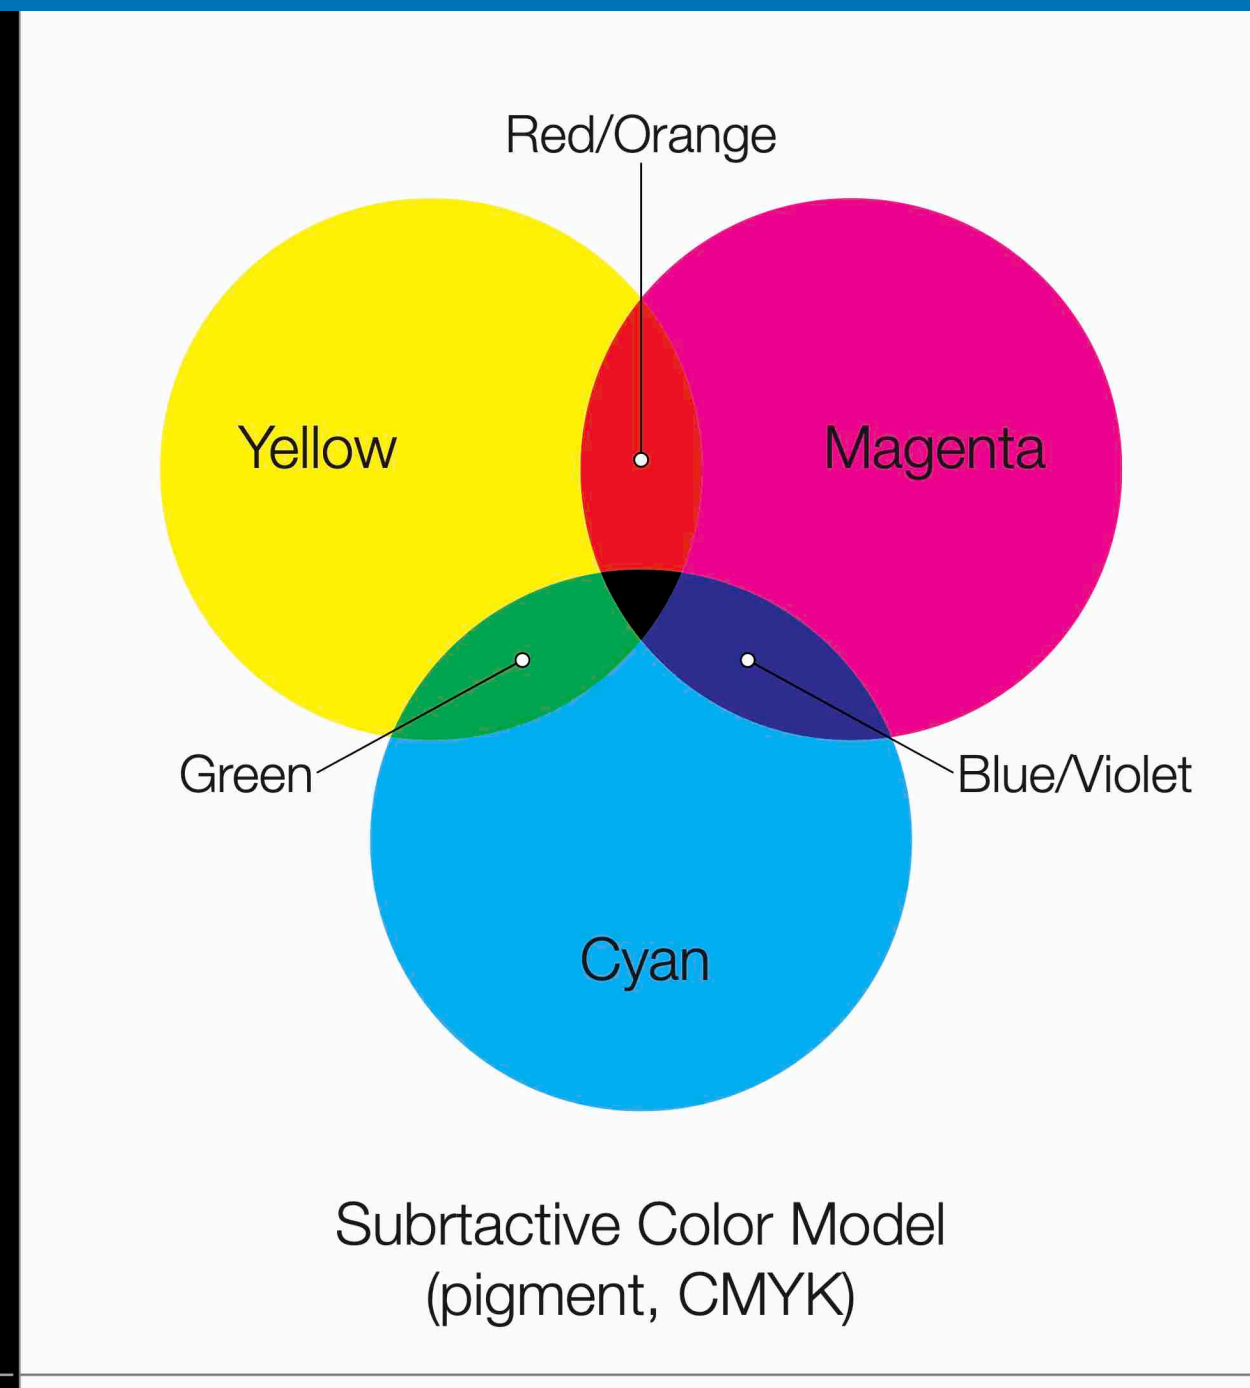

Complementary Colors and Tones

INTRO TO COLOR THEMES

Analogous
Monochromatic
Complementary
Split Complementary
Double Split Complementary
Triad
Square
Compound
Shades

<https://color.adobe.com/create/color-wheel>

<https://learn.leighcotnoir.com/wp-content/uploads/2011/07/primaries.pdf>

<https://artincontext.org/split-complementary-colors/>

Color Wheel Extract Theme Extract Gradient Accessibility Tools New

Apply Color Harmony Rule

Cyan
Magenta
Yellow

Additive Primaries

Red
Green
Blue

Subtractive Primaries

Cyan
Magenta
Yellow

Additive Primaries

Red
Green
Blue

Complimentary Colors are found on opposite sides of the color wheel.

Complimentary Colors are found on opposite sides of the color wheel.

Split Complementary

Split Complementary

COMPLEMENTARY TONES

For an interactive color wheel, visit:

<https://color.adobe.com/create/color-wheel>