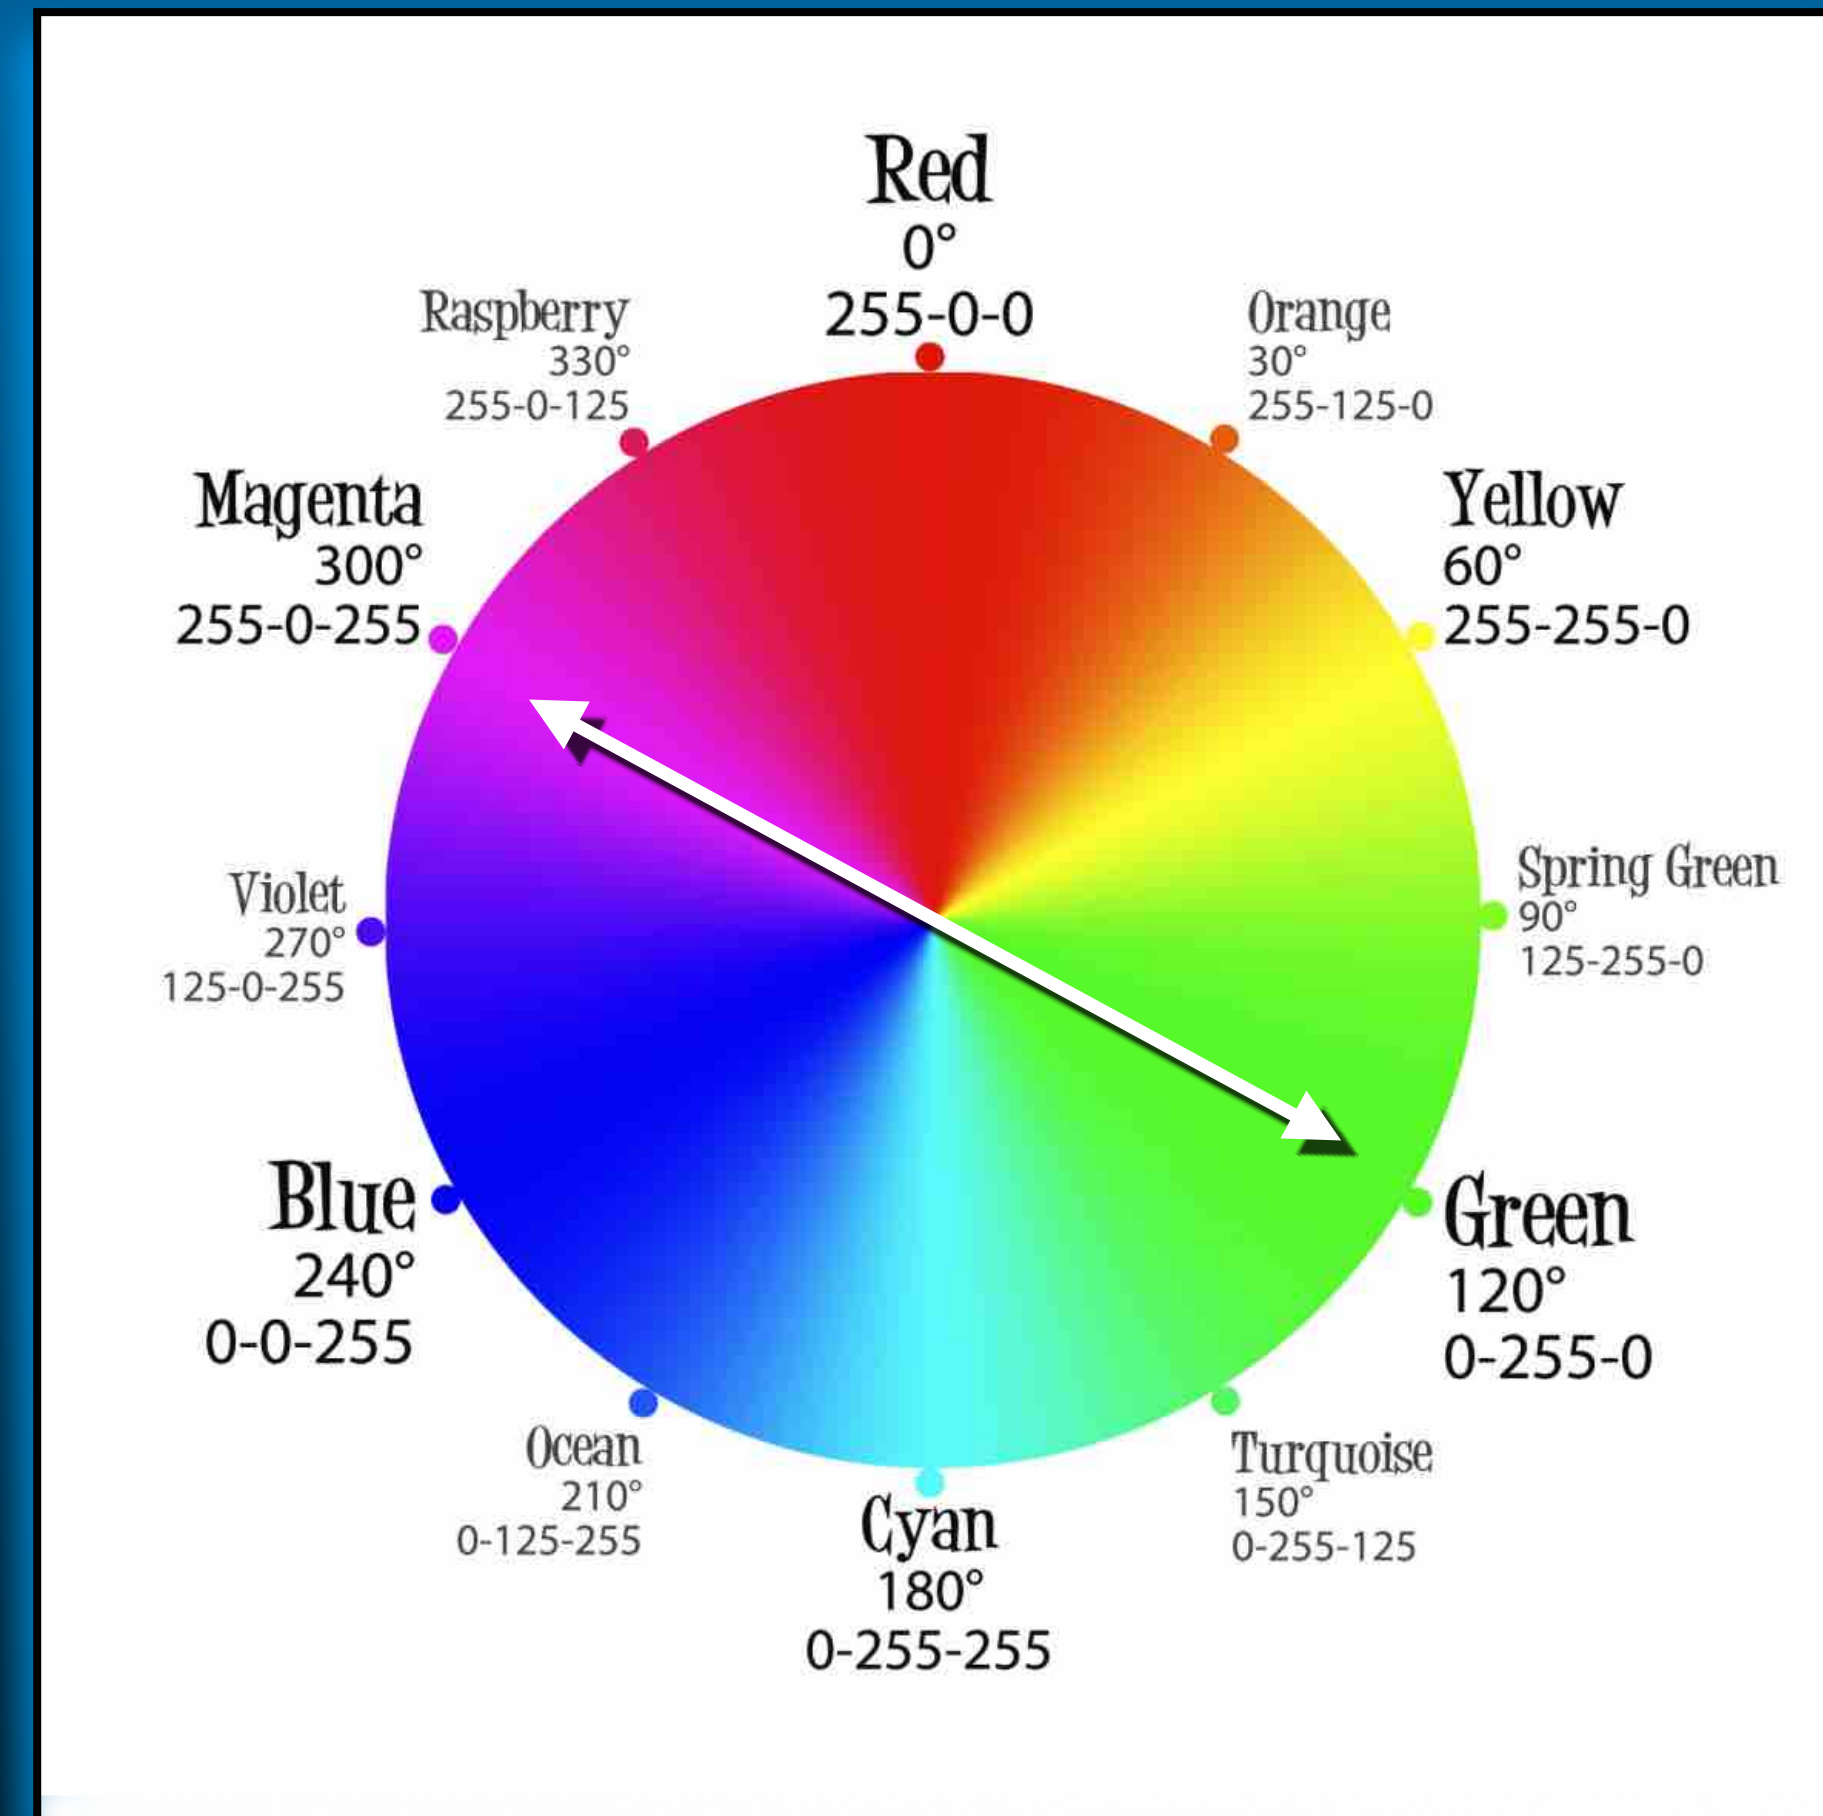

Blue + Orange +

Flat + Retro +

Green +

Publish to Color

Check for Accessibility

Save

Color	A	B	C	D	E
Hex	#099CBF	#38FFEE	#1CEBD7	#9C3300	#E85F1C
R	9	56	28	156	232
G	156	255	232	51	95
B	143	238	215	0	28
CMYK	61	100	91	61	91

<https://color.adobe.com/create/color-wheel>

Analogous

Monochromatic

Complementary

Split Complimentary

For an interactive color wheel, visit:

<https://color.adobe.com/create/color-wheel>

Subtractive Primaries

Cyan
Magenta
Yellow

Additive Primaries

Red
Green
Blue

Subtractive Primaries

Cyan
Magenta
Yellow

Additive Primaries

Red
Green
Blue

Complimentary Colors are found on opposite sides of the color wheel.

RGB Primary Color Wheel

Complimentary Colors are found on opposite sides of the color wheel.

RGB Primary Color Wheel

Complimentary Colors are found on opposite sides of the color wheel.

RGB Primary Color Wheel