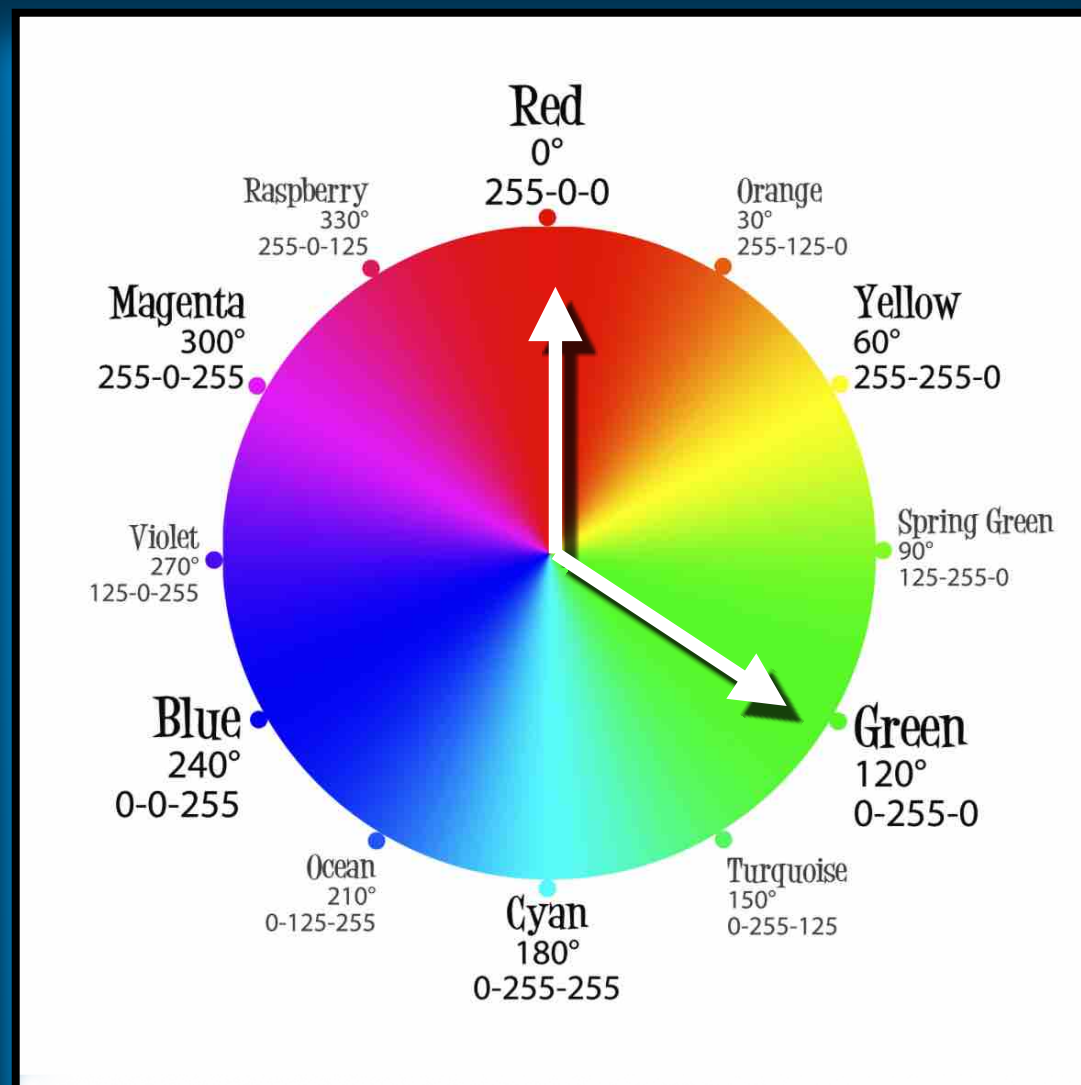

Complementary Colors and Tones

INTRO TO COLOR THEMES

Analogous
Monochromatic
Complementary
Split Complementary
Double Split Complementary
Triad
Square
Compound
Shades

<https://color.adobe.com/create/color-wheel>

Blue + Orange +

Flat + Retro +

Green +

Publish to Color

Check for Accessibility

Save

Color	A	B	C	D	E
Hex	#099CBF	#38FFEE	#1CEBD7	#9C3300	#E85F1C
R	9	56	28	156	232
G	156	255	232	51	95
B	143	238	215	0	28
CMYK	61	100	91	61	91

RGB Primary Color Wheel

Complimentary Colors are found on opposite sides of the color wheel.

RGB Primary Color Wheel

Complimentary Colors are found on opposite sides of the color wheel.

RGB Primary Color Wheel

Complimentary Colors are found on opposite sides of the color wheel.

Split Complementary

Split Complementary

COMPLEMENTARY TONES

For an interactive color wheel, visit:

<https://color.adobe.com/create/color-wheel>