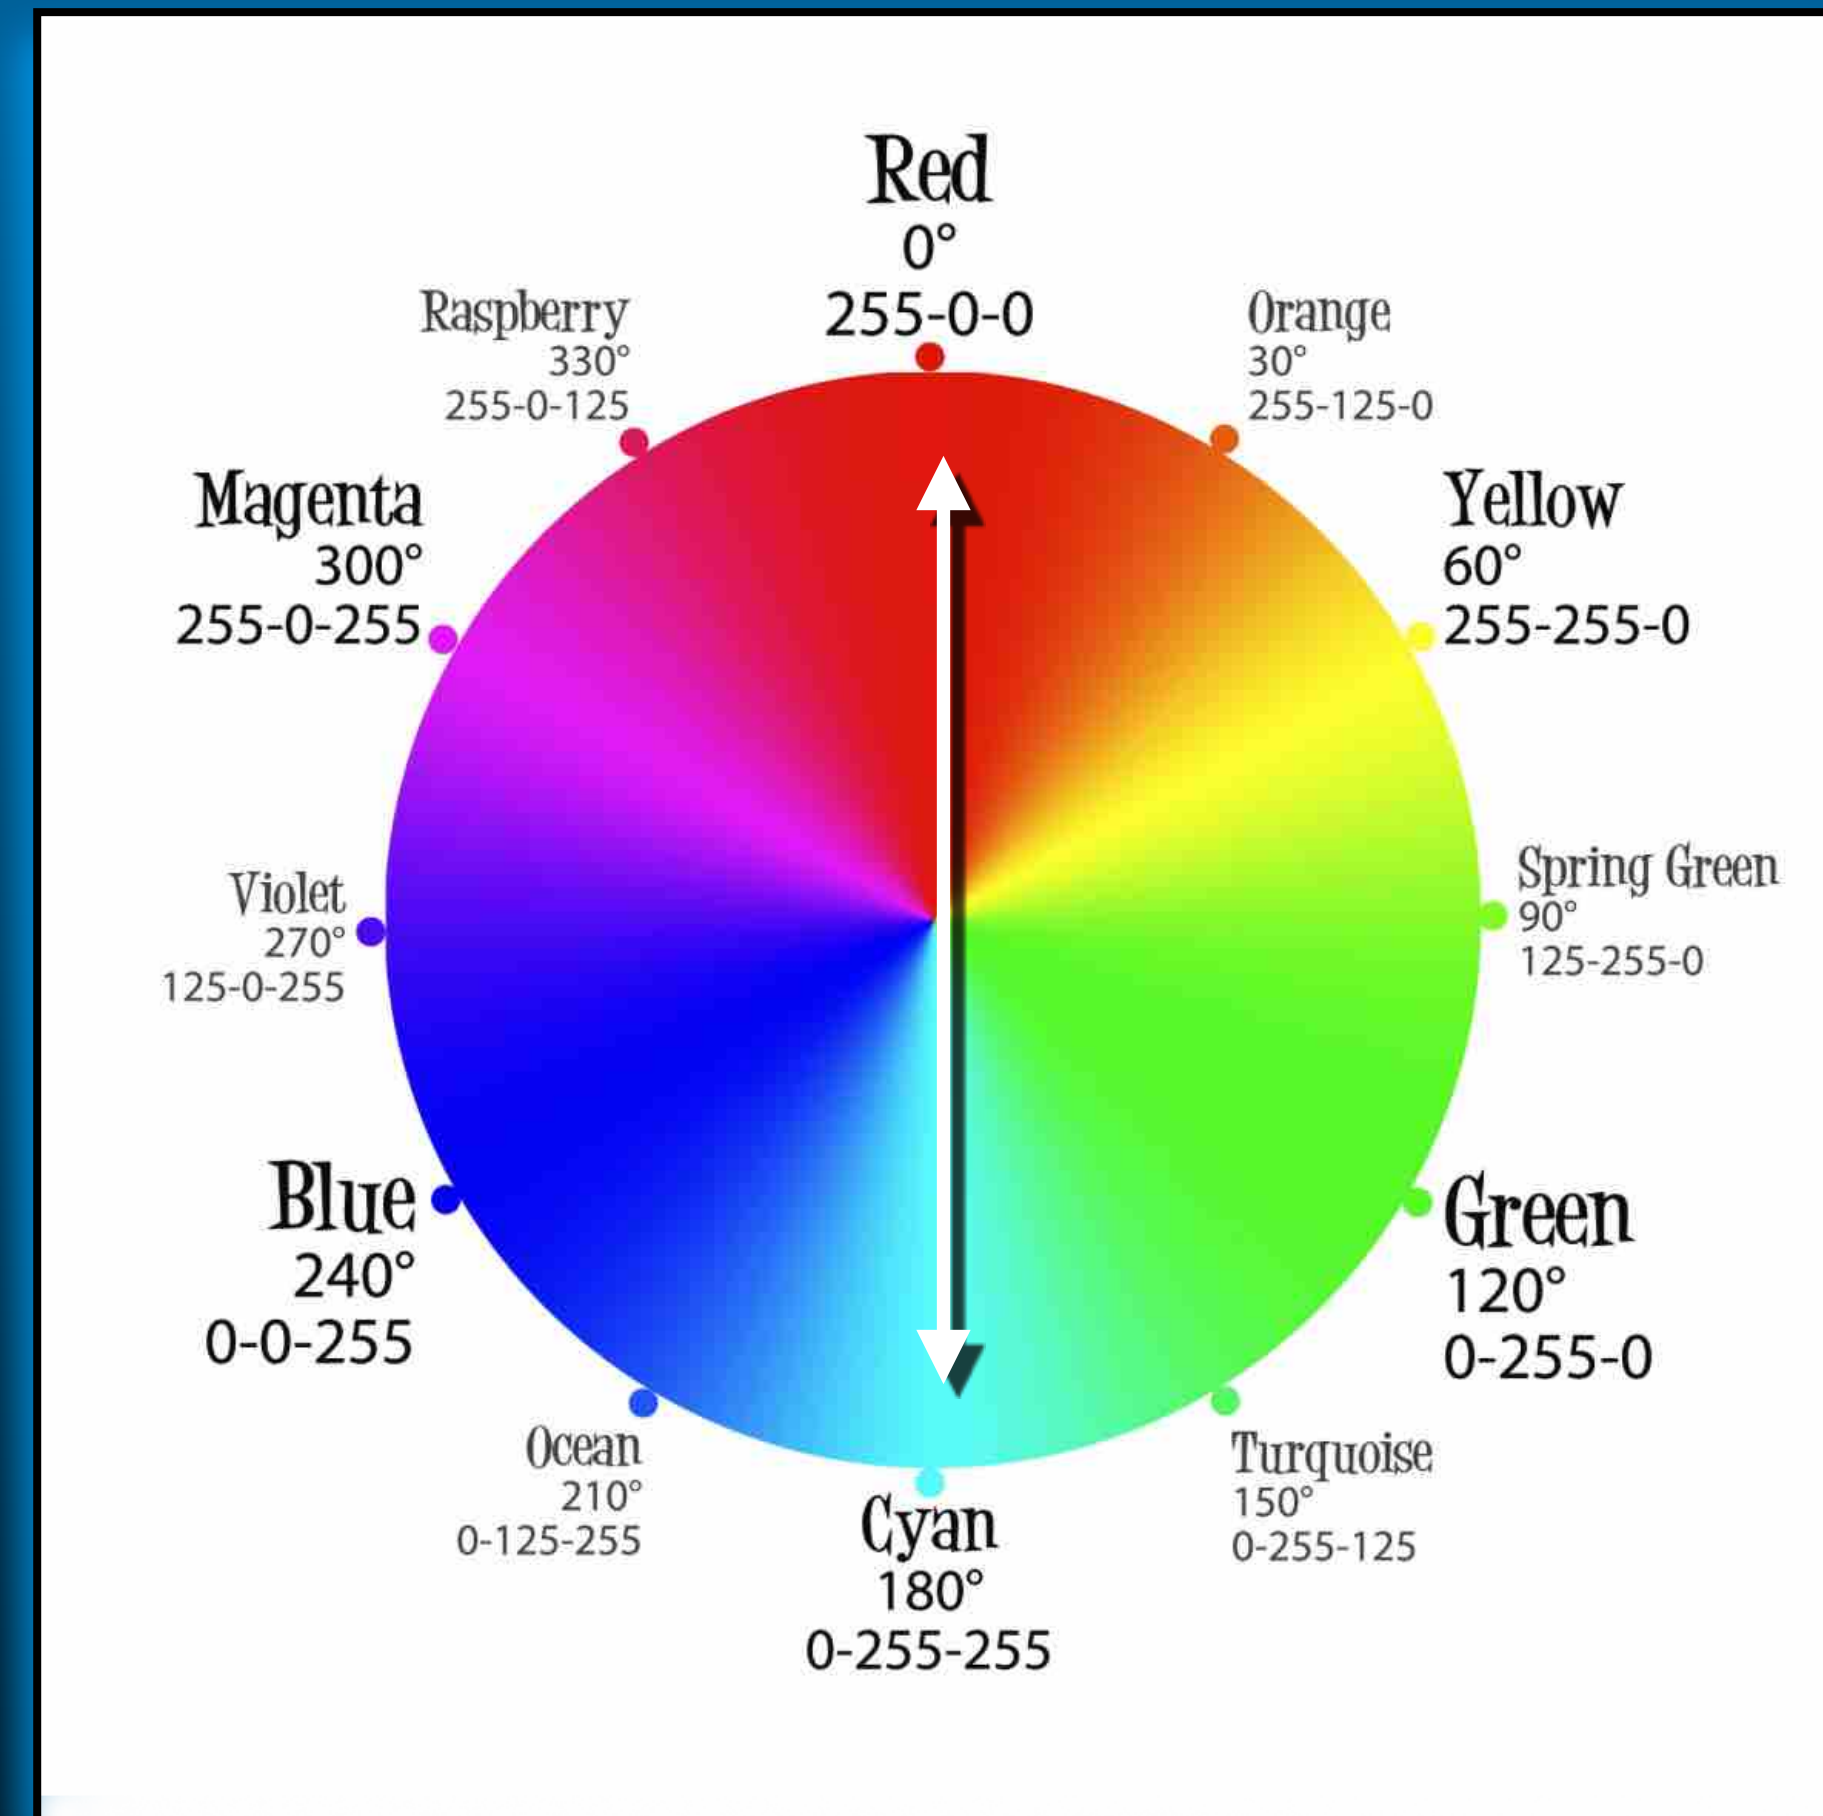

Complementary Colors and Tones

INTRO TO COLOR THEMES

Analogous
Monochromatic
Complementary
Split Complementary
Double Split Complementary
Triad
Square
Compound
Shades

<https://color.adobe.com/create/color-wheel>

Blue + Orange +

Flat + Retro +

Green +

Publish to Color

Check for Accessibility

Save

Color	A	B	C	D	E
Hex	#099CBF	#38FFEE	#1CEBD7	#9C3300	#E85F1C
R	9	56	28	156	232
G	156	255	232	51	95
B	143	238	215	0	28
CMYK	61	100	91	61	91

Cyan
Magenta
Yellow

Additive Primaries

Red
Green
Blue

Subtractive Primaries

Cyan
Magenta
Yellow

Additive Primaries

Red
Green
Blue

Complimentary Colors are found on opposite sides of the color wheel.

RGB Primary Color Wheel

Complimentary Colors are found on opposite sides of the color wheel.

RGB Primary Color Wheel

Complimentary Colors are found on opposite sides of the color wheel.

RGB Primary Color Wheel