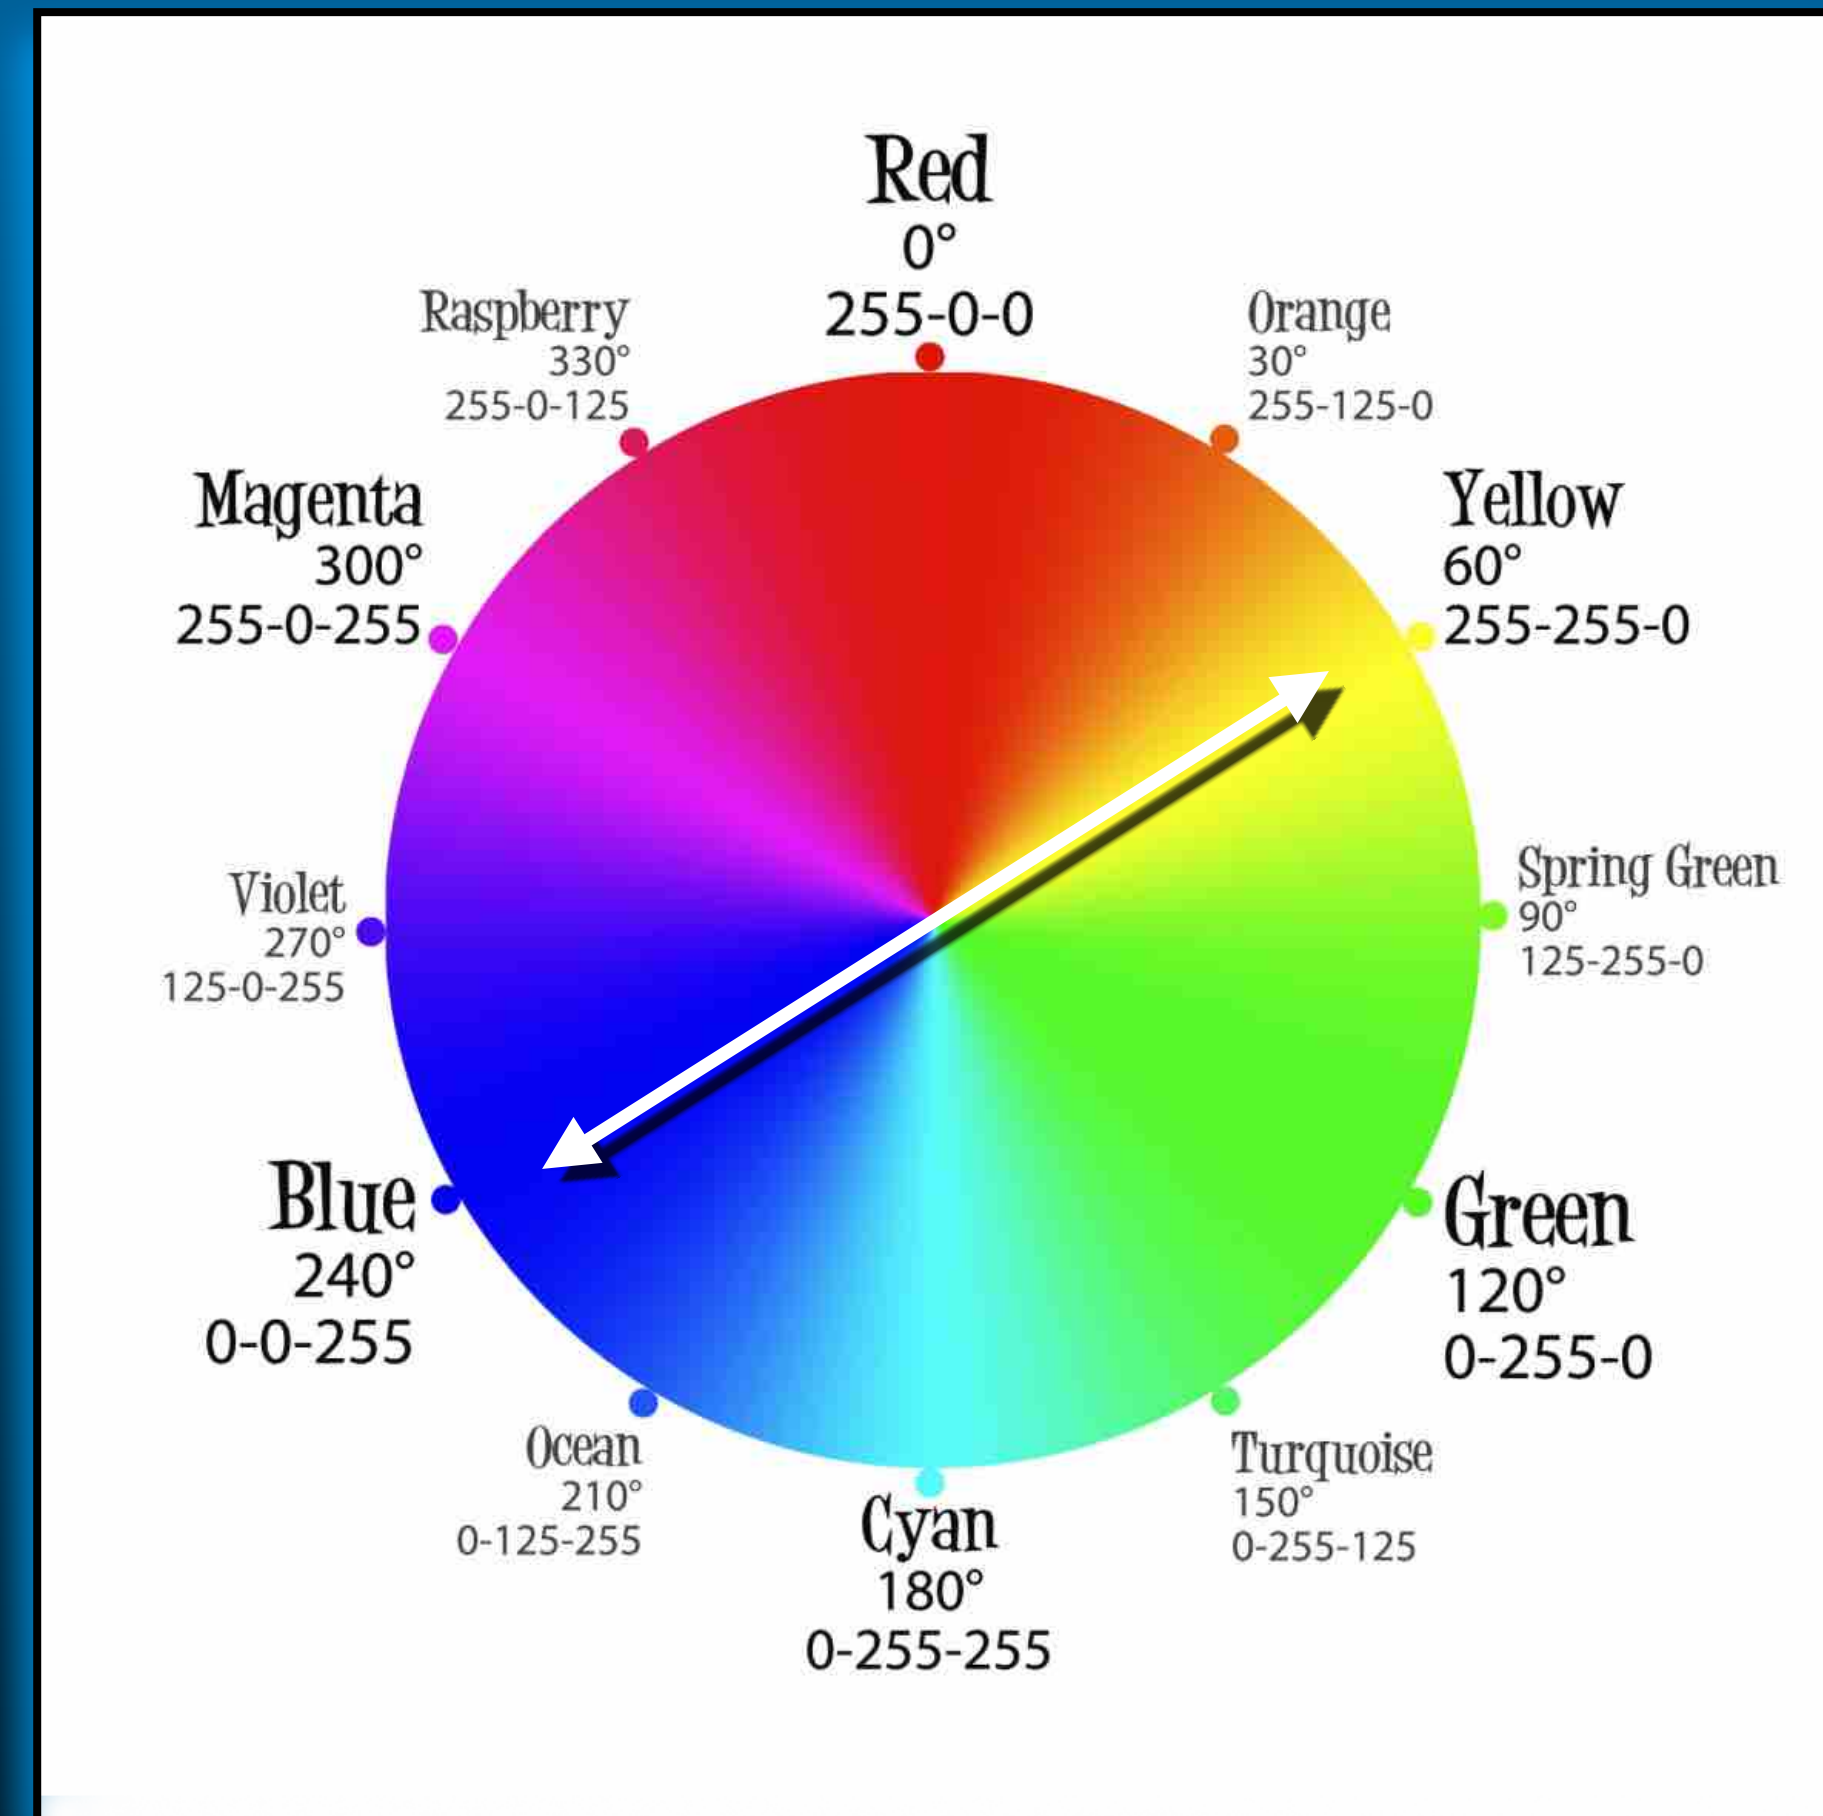

Complementary Colors and Tones

INTRO TO COLOR THEMES

Analogous
Monochromatic
Complementary
Split Complementary
Double Split Complementary
Triad
Square
Compound
Shades

<https://color.adobe.com/create/color-wheel>

Blue + Orange +

Flat + Retro +

Green +

Publish to Color

Check for Accessibility

Save

Color	A	B	C	D	E
Hex	#099CBF	#38FFEE	#1CEBD7	#9C3300	#E85F1C
R	9	56	28	156	232
G	156	255	232	51	95
B	143	238	215	0	28
CMYK	61	100	91	61	91

Cyan
Magenta
Yellow

Additive Primaries

Red
Green
Blue

Subtractive Primaries

Cyan
Magenta
Yellow

Additive Primaries

Red
Green
Blue

Complimentary Colors are found on opposite sides of the color wheel.

RGB Primary Color Wheel

Complimentary Colors are found on opposite sides of the color wheel.

RGB Primary Color Wheel

Complimentary Colors are found on opposite sides of the color wheel.

RGB Primary Color Wheel