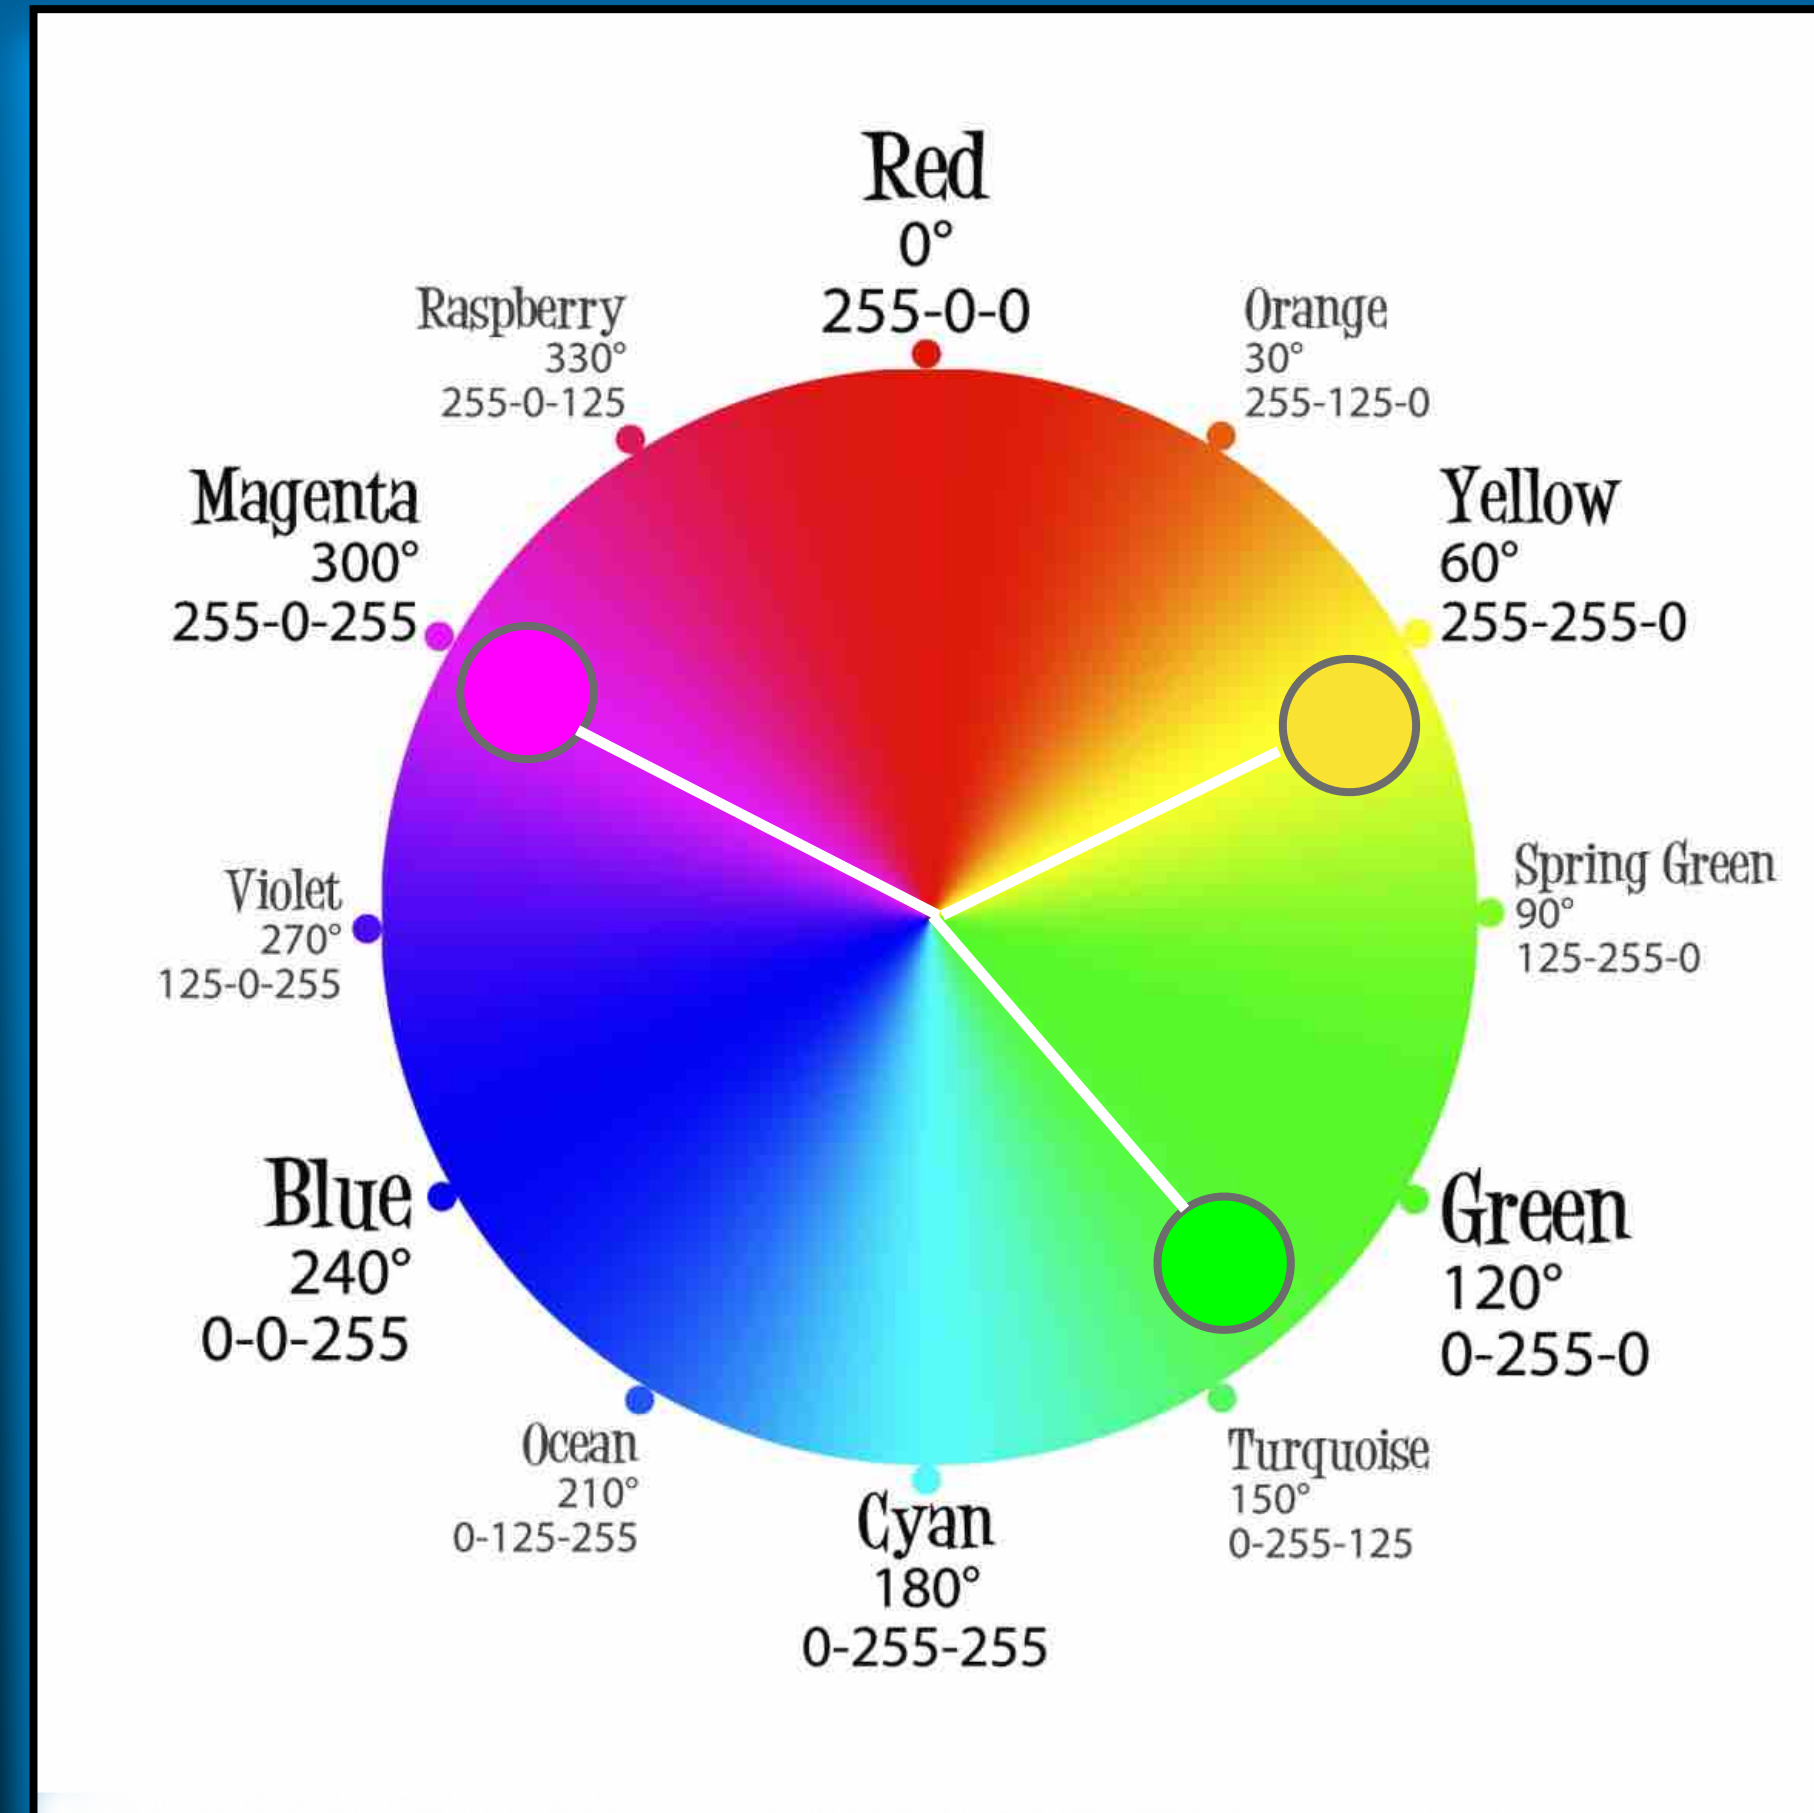

Blue + Orange +

Flat + Retro +

Green +

Publish to Color

Check for Accessibility

Save

Color	A	B	C	D	E
Hex	#099CBF	#38FFEE	#1CEBD7	#9C3300	#E85F1C
R	9	56	28	156	232
G	156	255	232	51	95
B	143	238	215	0	28
CMYK	61	100	91	61	91

<https://color.adobe.com/create/color-wheel>

Analogous

Monochromatic

Complementary

Split Complimentary

For an interactive color wheel, visit:

<https://color.adobe.com/create/color-wheel>

Subtractive Primaries

Cyan
Magenta
Yellow

Additive Primaries

Red
Green
Blue

Subtractive Primaries

Cyan
Magenta
Yellow

Additive Primaries

Red
Green
Blue

Complimentary Colors are found on opposite sides of the color wheel.

RGB Primary Color Wheel

Complimentary Colors are found on opposite sides of the color wheel.

RGB Primary Color Wheel

Complimentary Colors are found on opposite sides of the color wheel.

RGB Primary Color Wheel