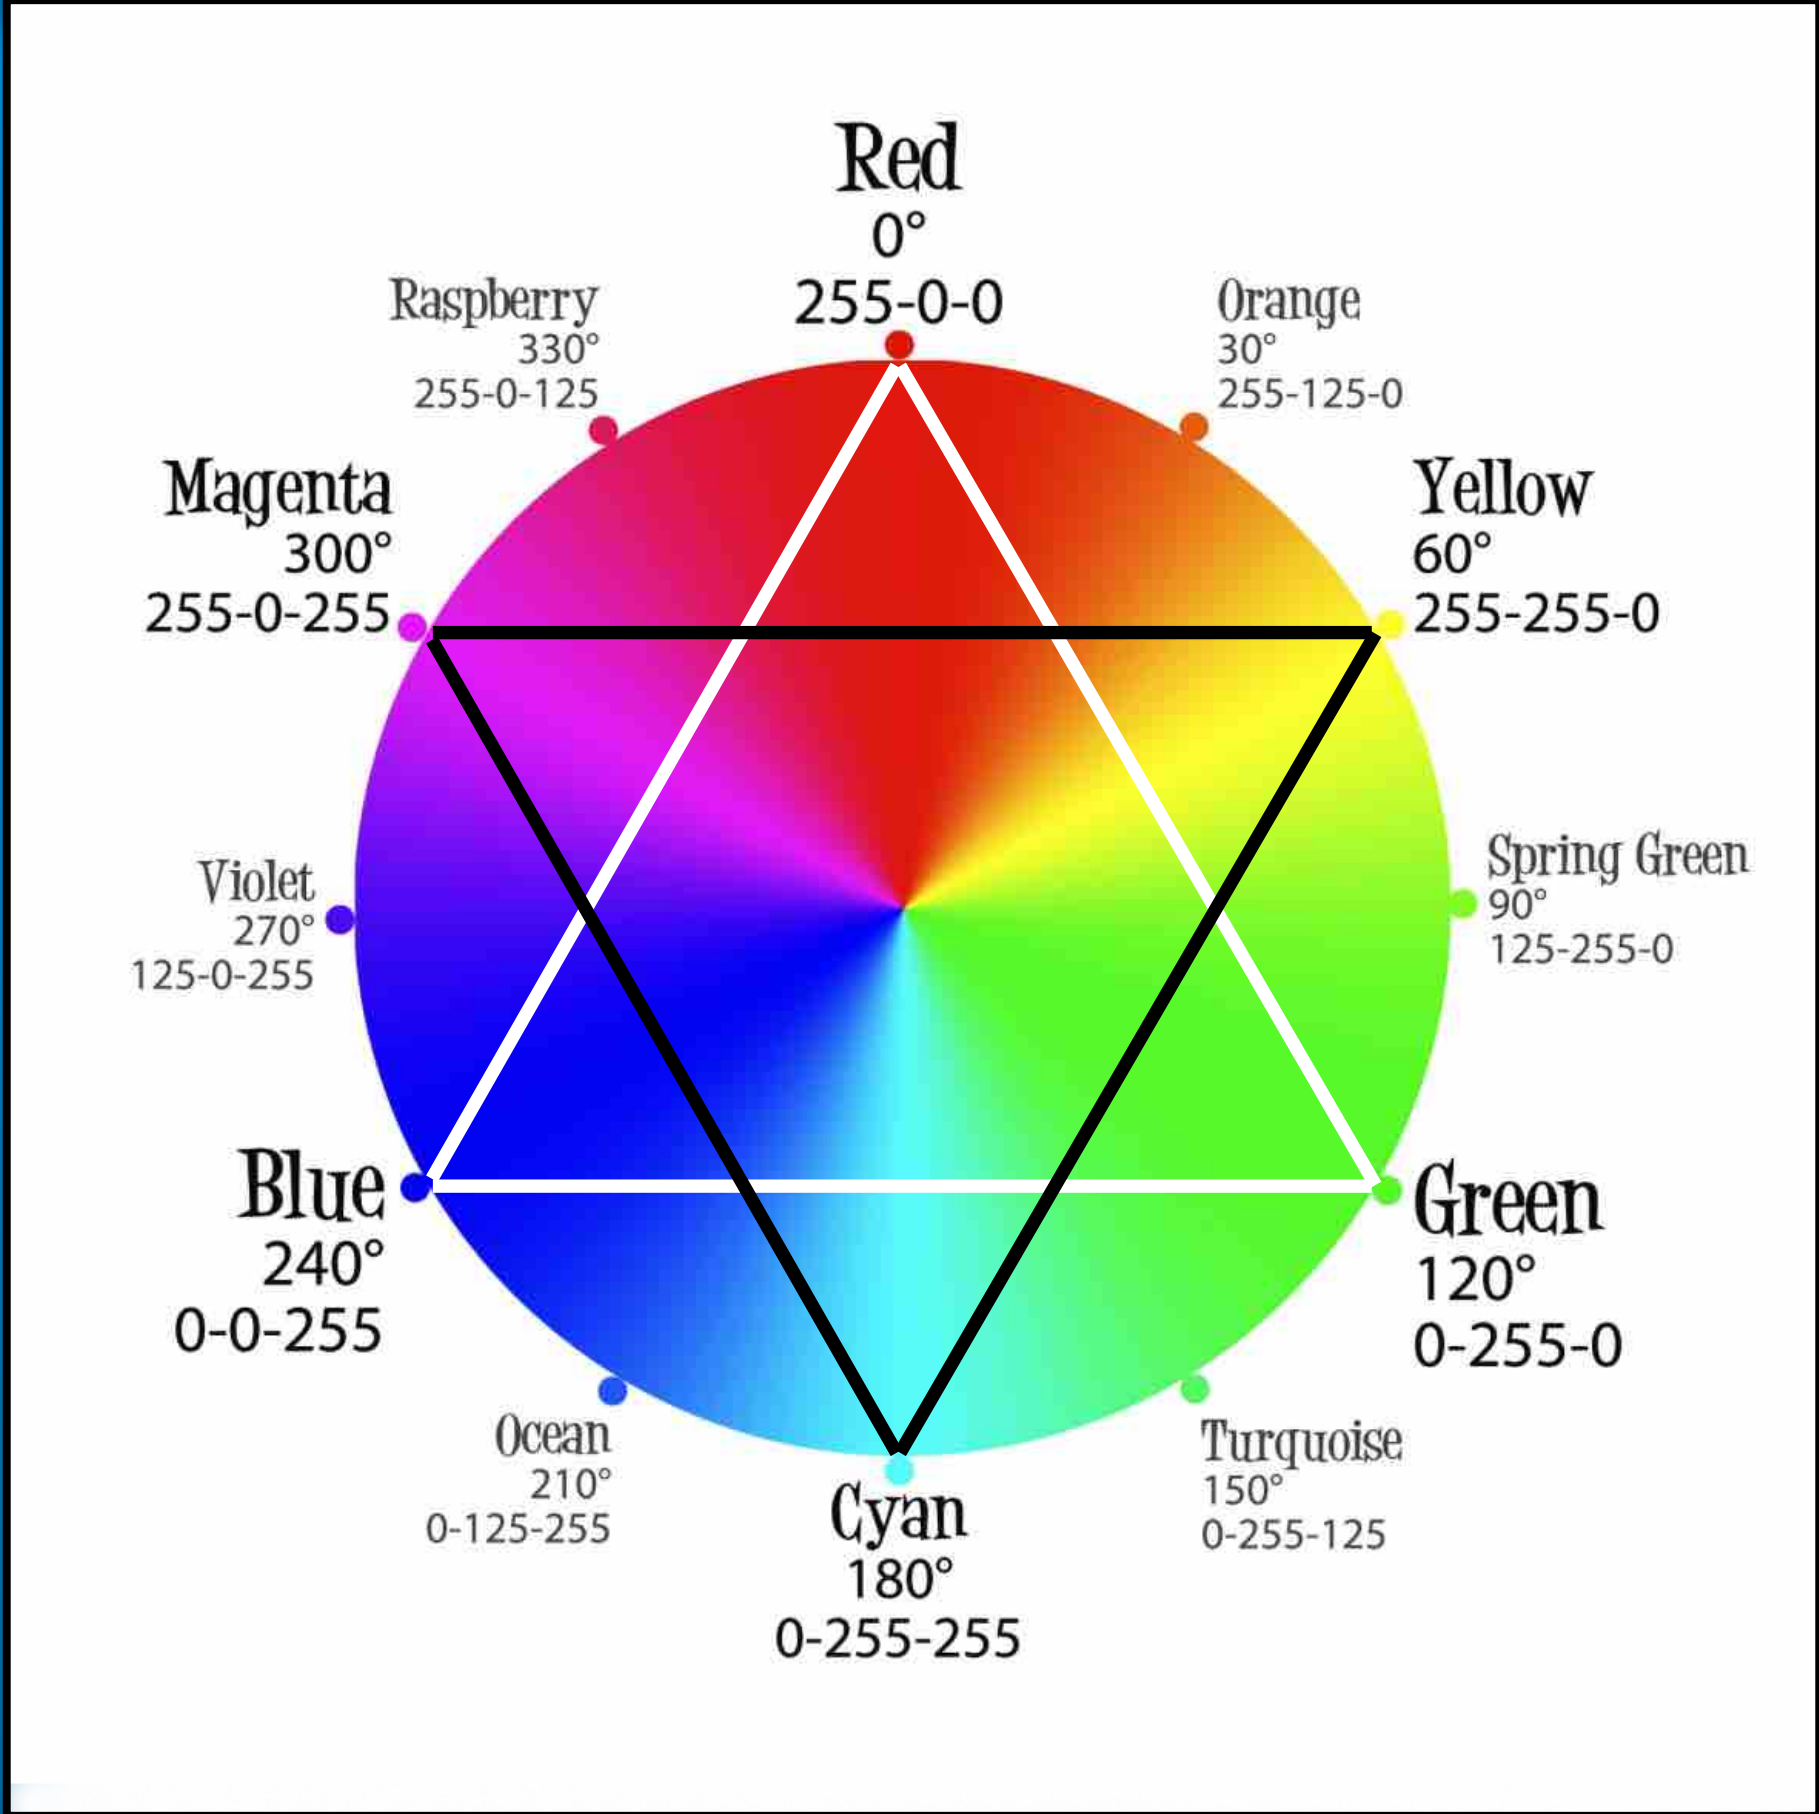

Complementary Colors and Tones

INTRO TO COLOR THEMES

Analogous
Monochromatic
Complementary
Split Complementary
Double Split Complementary
Triad
Square
Compound
Shades

<https://color.adobe.com/create/color-wheel>

Blue + Orange +

Flat + Retro +

Green +

Publish to Color

Check for Accessibility

Save

Color	A	B	C	D	E
Hex	#099CBF	#38FFEE	#1CEBD7	#9C3300	#E85F1C
R	9	56	28	156	232
G	156	255	232	51	95
B	143	238	215	0	28
CMYK	61	100	91	61	91

<https://color.adobe.com/create/color-wheel>

Analogous

Monochromatic

Complementary

Split Complimentary

For an interactive color wheel, visit:

<https://color.adobe.com/create/color-wheel>

Subtractive Primaries

Cyan
Magenta
Yellow

Additive Primaries

Red
Green
Blue

Subtractive Primaries

Cyan
Magenta
Yellow

Additive Primaries

Red
Green
Blue

Complimentary Colors are found on opposite sides of the color wheel.