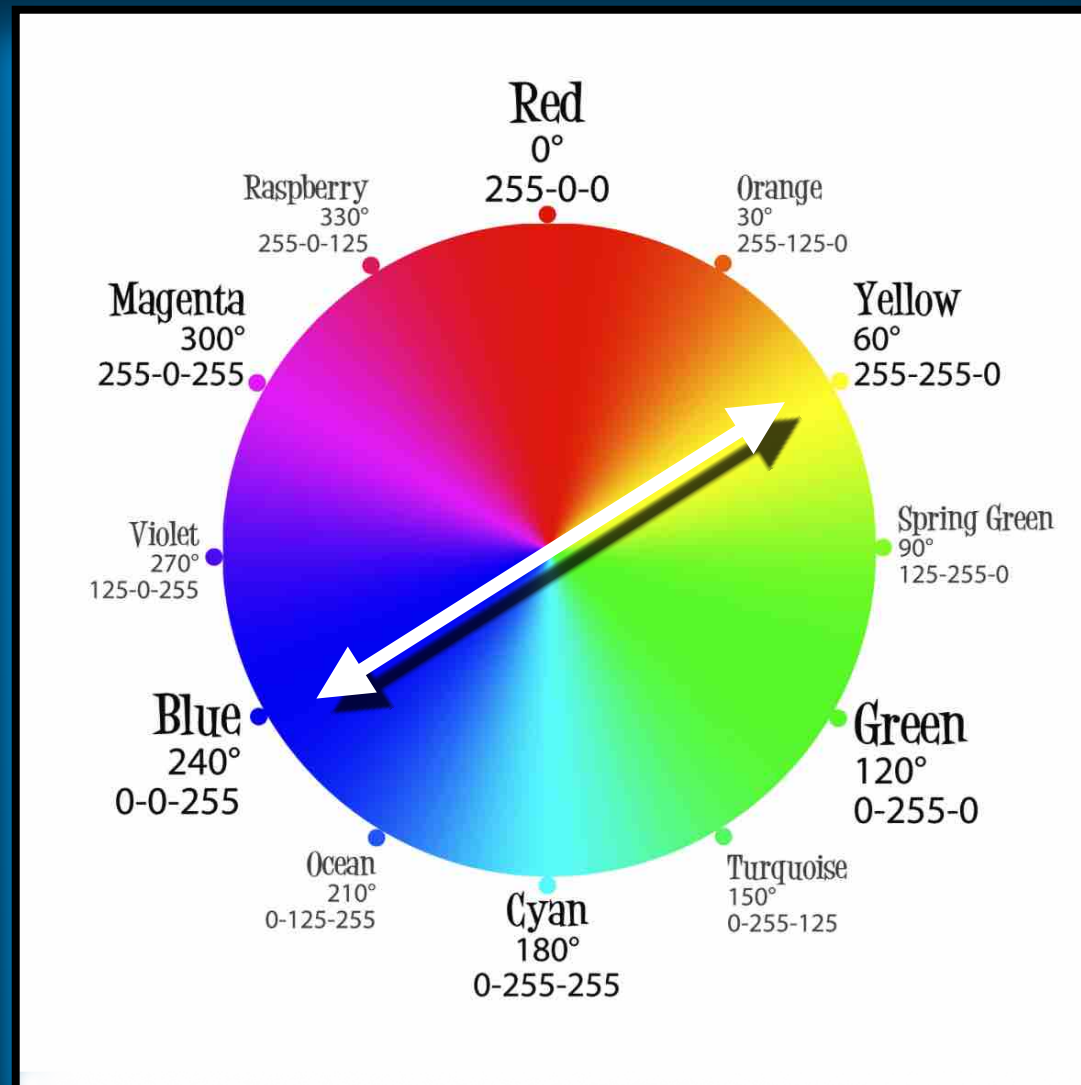

Blue + Orange +

Flat + Retro +

Green +

Publish to Color

Check for Accessibility

Save

Color	A	B	C	D	E
Hex	#099CBF	#38FFEE	#1CEBD7	#9C3300	#E85F1C
R	9	56	28	156	232
G	156	255	232	51	95
B	143	238	215	0	28
CMYK	61	100	91	61	91

Cyan
Magenta
Yellow

Additive Primaries

Red
Green
Blue

Subtractive Primaries

Cyan
Magenta
Yellow

Additive Primaries

Red
Green
Blue

Complimentary Colors are found on opposite sides of the color wheel.

RGB Primary Color Wheel

Complimentary Colors are found on opposite sides of the color wheel.

RGB Primary Color Wheel

Complimentary Colors are found on opposite sides of the color wheel.

RGB Primary Color Wheel

Complimentary Colors are found on opposite sides of the color wheel.

Split Complementary

Split Complementary

COMPLEMENTARY TONES

For an interactive color wheel, visit:

<https://color.adobe.com/create/color-wheel>