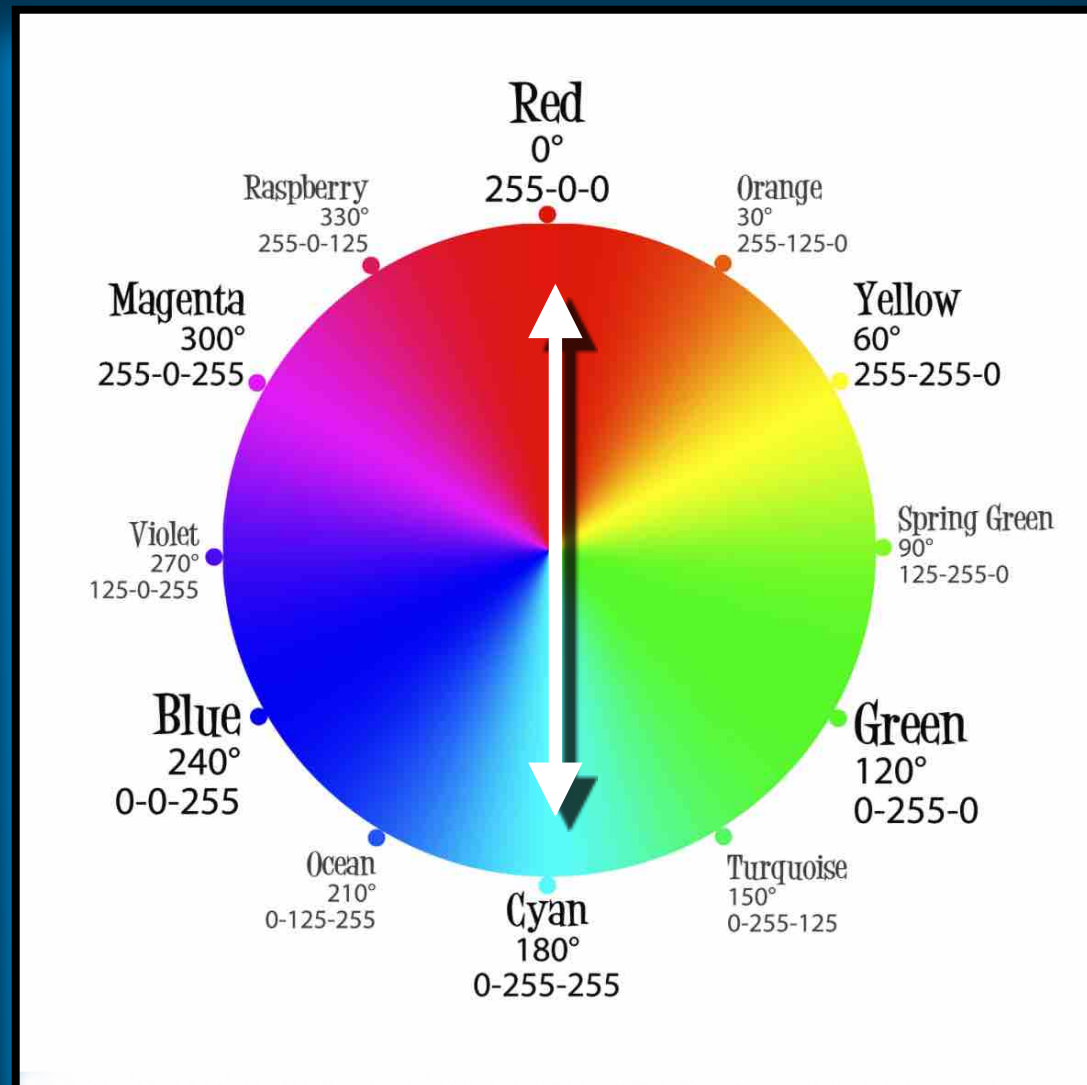

Blue + Orange +

Flat + Retro +

Green +

Publish to Color

Check for Accessibility

Save

Color	A	B	C	D	E
Hex	#099CBF	#38FFEE	#1CEBD7	#9C3300	#E85F1C
R	9	56	28	156	232
G	156	255	232	51	95
B	143	238	215	0	28
CMYK	61	100	91	61	91

Cyan
Magenta
Yellow

Additive Primaries

Red
Green
Blue

Subtractive Primaries

Cyan
Magenta
Yellow

Additive Primaries

Red
Green
Blue

Complimentary Colors are found on opposite sides of the color wheel.

RGB Primary Color Wheel

Complimentary Colors are found on opposite sides of the color wheel.

RGB Primary Color Wheel

Complimentary Colors are found on opposite sides of the color wheel.

RGB Primary Color Wheel

Complimentary Colors are found on opposite sides of the color wheel.

Split Complementary

Split Complementary

COMPLEMENTARY TONES

For an interactive color wheel, visit:

<https://color.adobe.com/create/color-wheel>