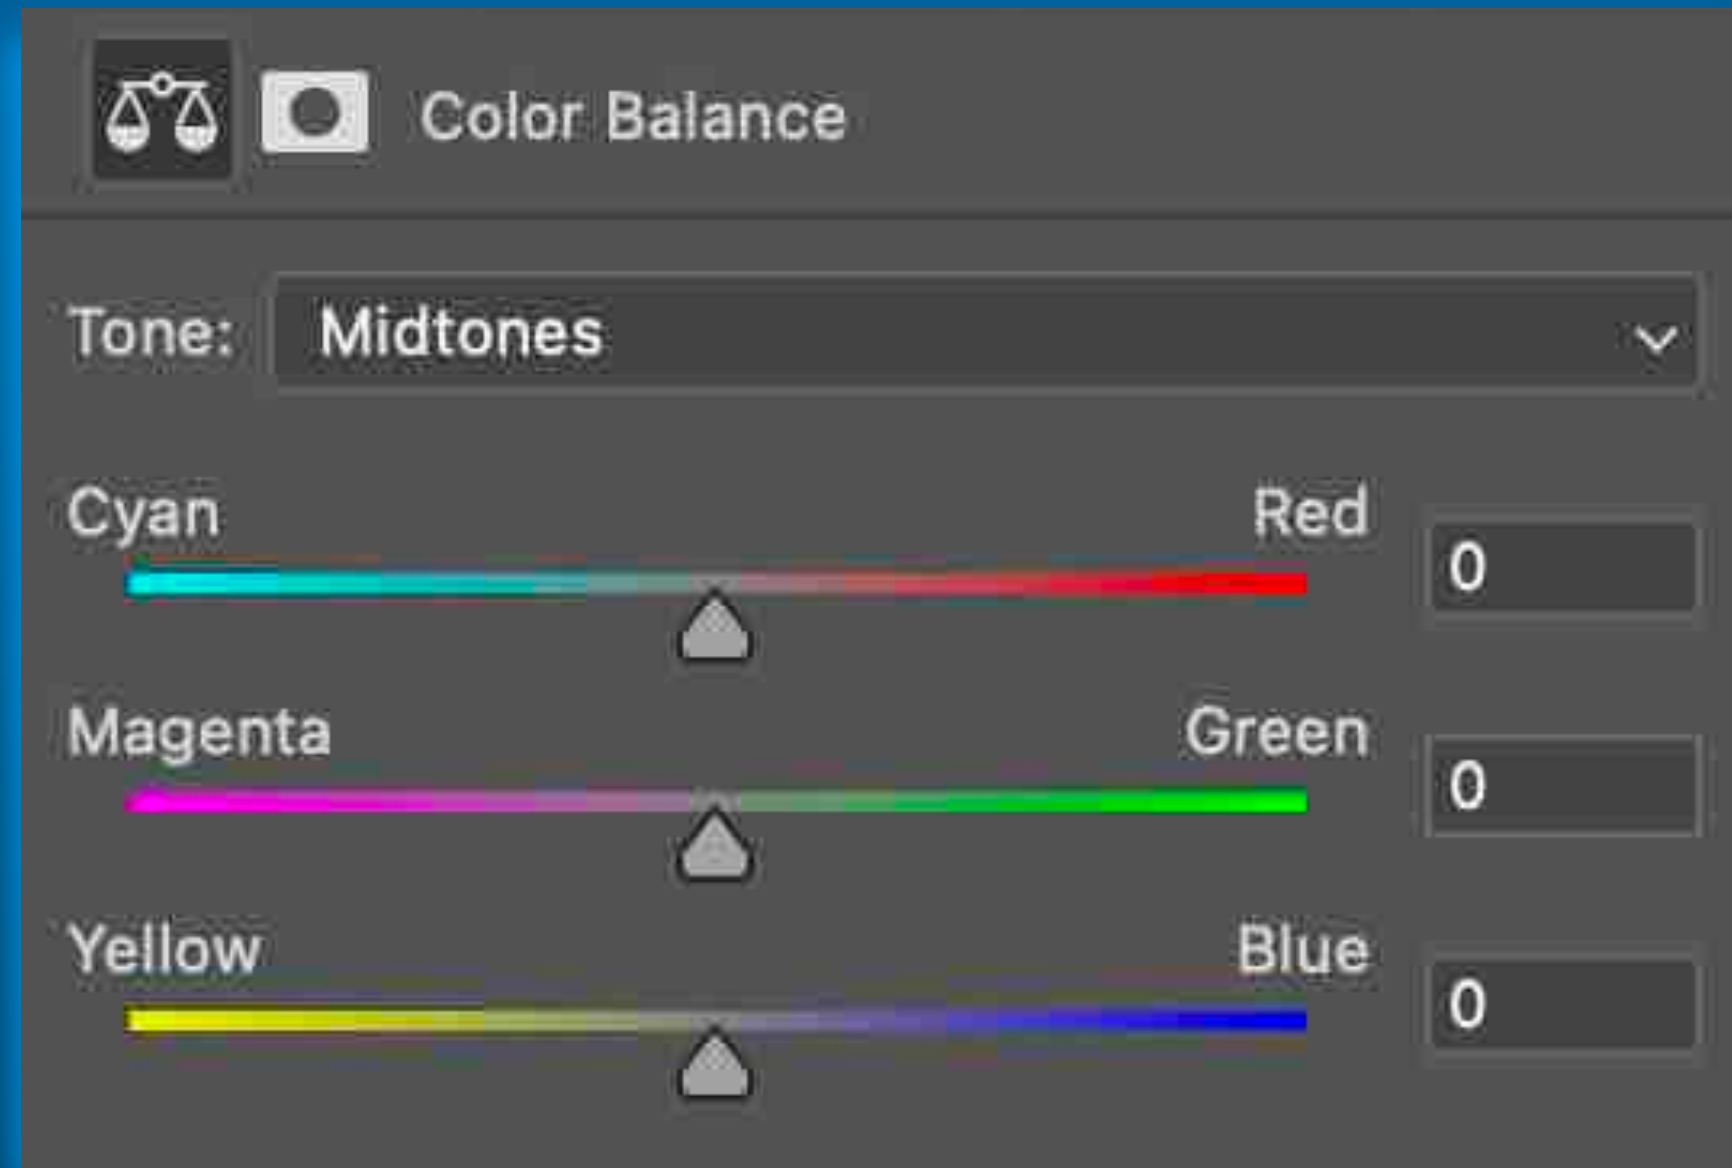

Blue + Orange +

Flat + Retro +

Green +

Publish to Color

Check for Accessibility

Save

Color	A	B	C	D	E
Hex	#099CBF	#38FFEE	#1CEBD7	#9C3300	#E85F1C
R	9	56	28	156	232
G	156	255	232	51	95
B	143	238	215	0	28
CMYK	61	100	91	61	91

Cyan
Magenta
Yellow

Additive Primaries

Red
Green
Blue

Subtractive Primaries

Cyan
Magenta
Yellow

Additive Primaries

Red
Green
Blue

Complimentary Colors are found on opposite sides of the color wheel.

RGB Primary Color Wheel

Complimentary Colors are found on opposite sides of the color wheel.

RGB Primary Color Wheel

Complimentary Colors are found on opposite sides of the color wheel.

RGB Primary Color Wheel

Complimentary Colors are found on opposite sides of the color wheel.

Split Complementary

Split Complementary

COMPLEMENTARY TONES

For an interactive color wheel, visit:

<https://color.adobe.com/create/color-wheel>