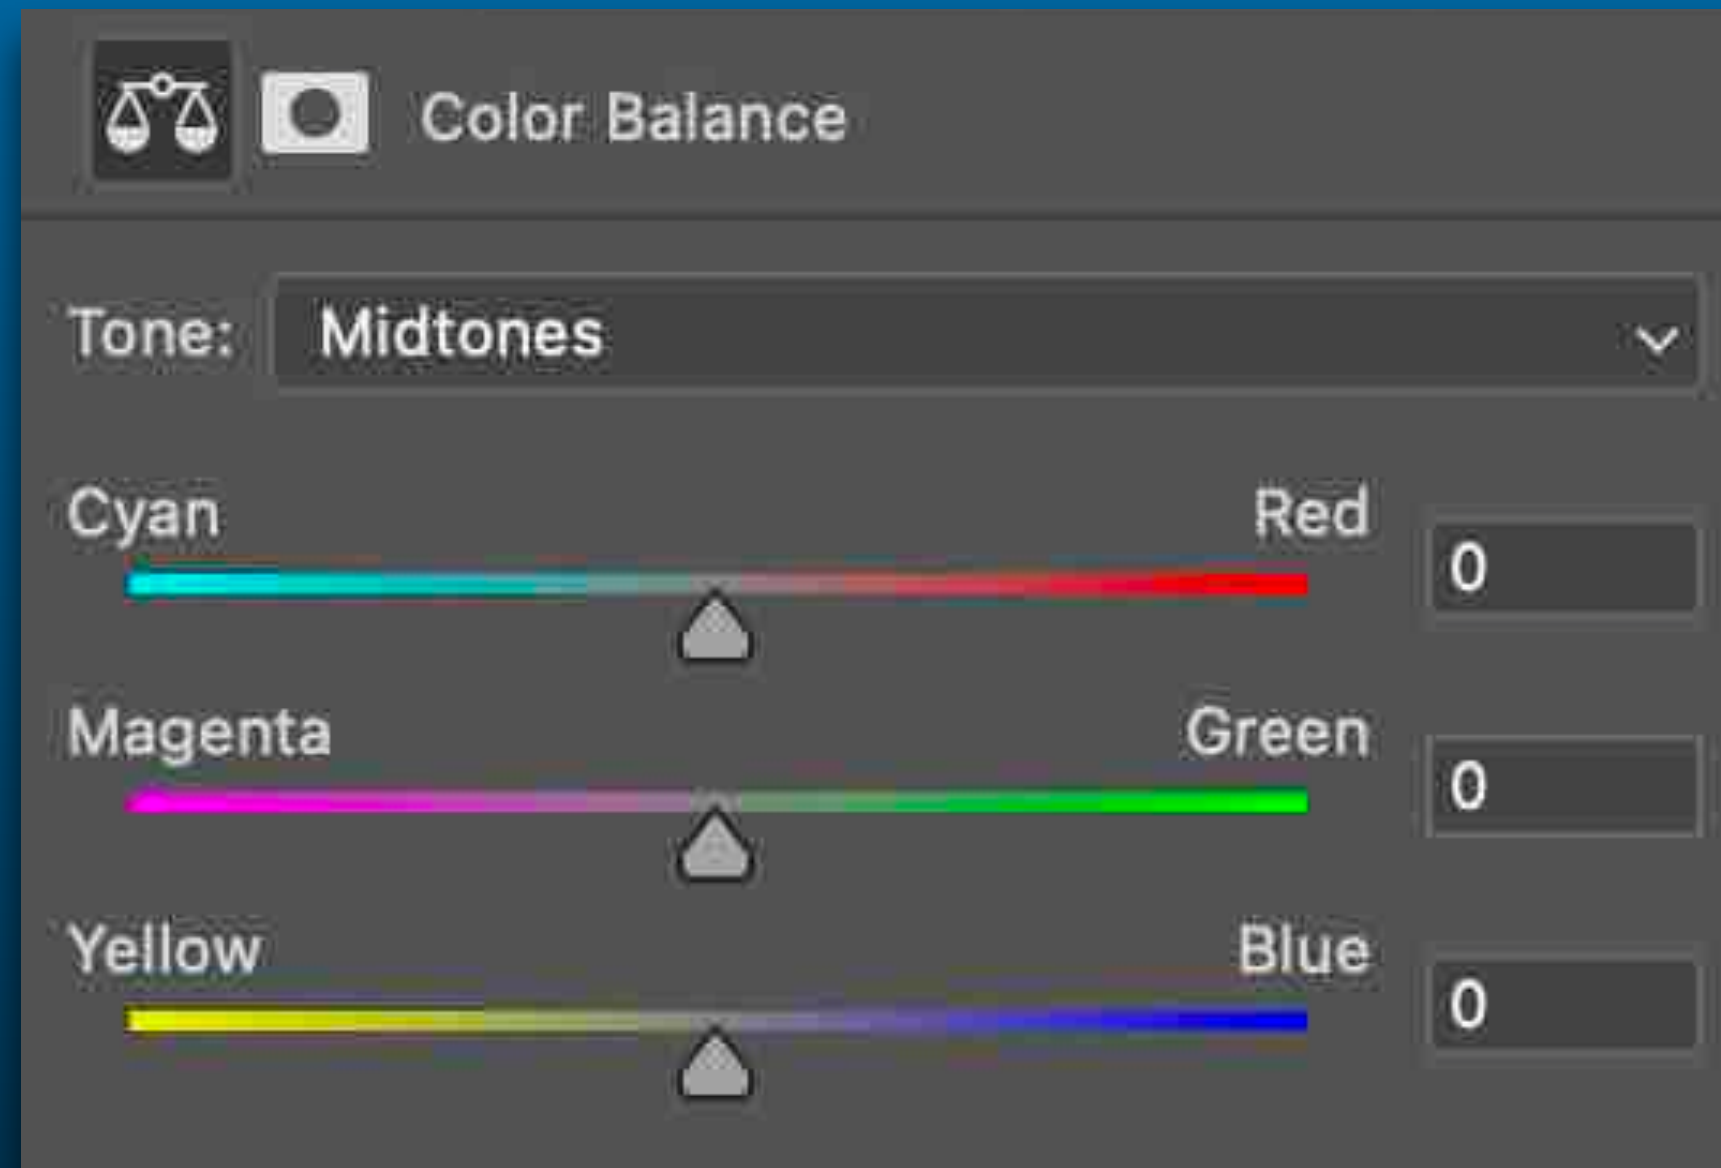

Blue + Orange +

Flat + Retro +

Green +

Publish to Color

Check for Accessibility

Save

Color	A	B	C	D	E
Hex	#099CBF	#38FFEE	#1CEBD7	#9C3300	#E85F1C
R	9	56	28	156	232
G	156	255	232	51	95
B	143	238	215	0	28
CMYK	61	100	91	61	91

<https://color.adobe.com/create/color-wheel>

Analogous

Monochromatic

Complementary

Split Complimentary

For an interactive color wheel, visit:

<https://color.adobe.com/create/color-wheel>

Subtractive Primaries

Cyan
Magenta
Yellow

Additive Primaries

Red
Green
Blue

Subtractive Primaries

Cyan
Magenta
Yellow

Additive Primaries

Red
Green
Blue

Complimentary Colors are found on opposite sides of the color wheel.

RGB Primary Color Wheel

Complimentary Colors are found on opposite sides of the color wheel.

RGB Primary Color Wheel

Complimentary Colors are found on opposite sides of the color wheel.

RGB Primary Color Wheel