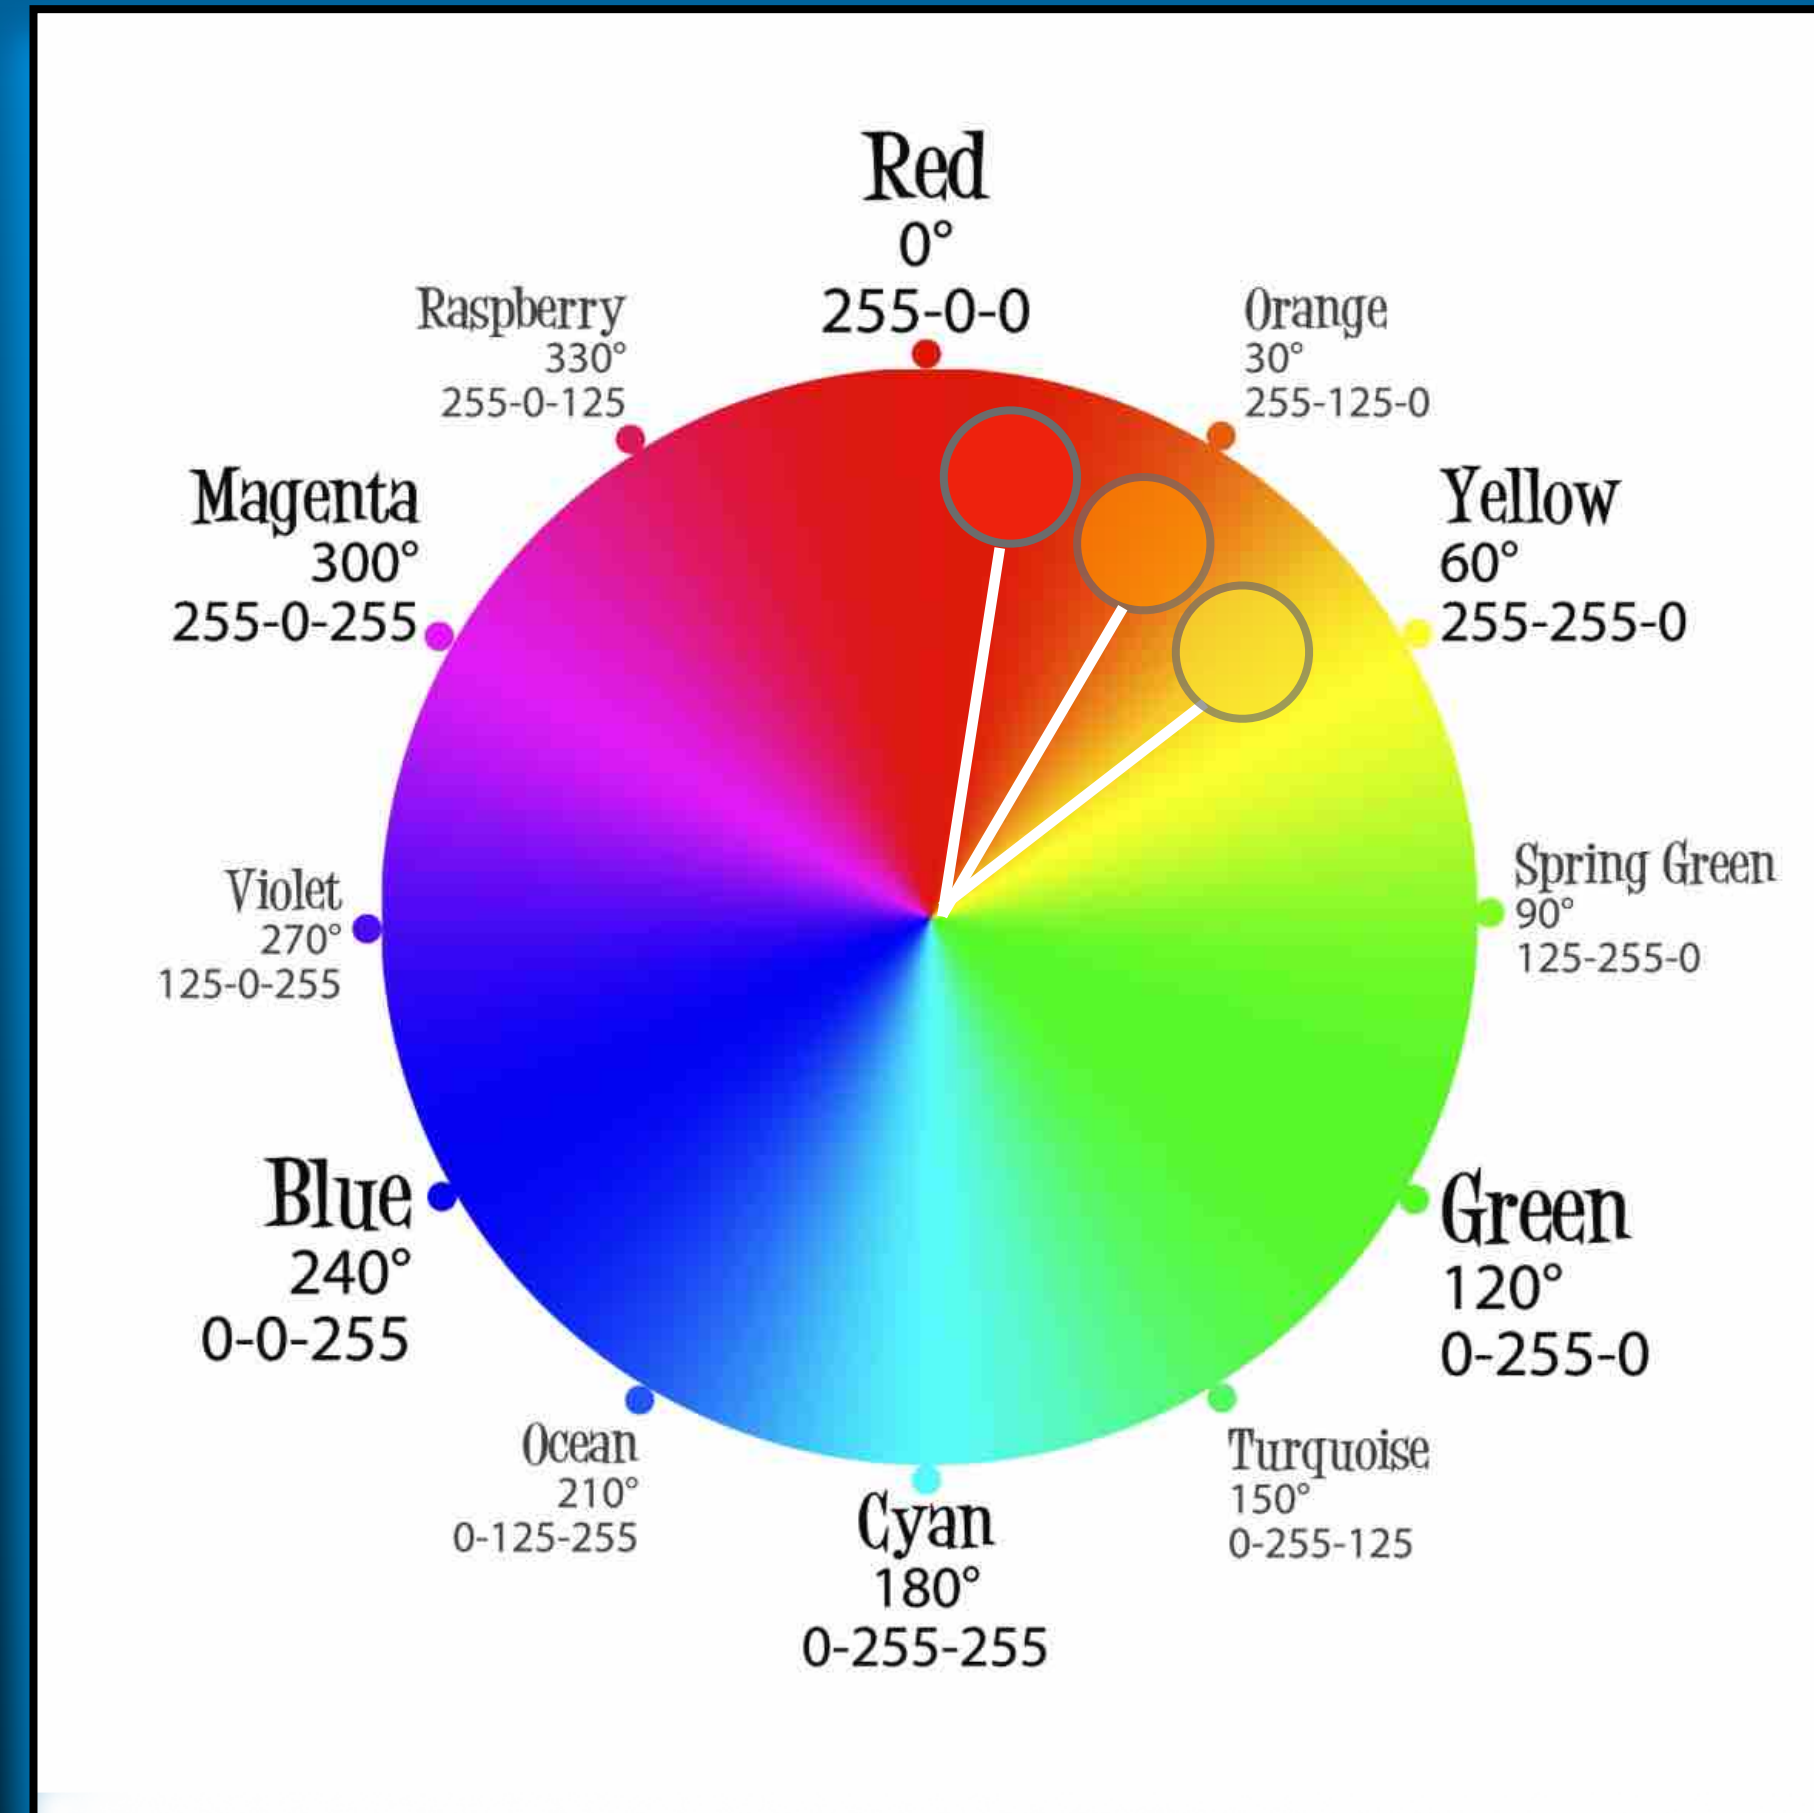

- Analogous
- Monochromatic
- Triad
- Complementary
- Split Complementary
- Double Split Complementary
- Square
- Compound
- Shades
- Custom

Color Mode: RGB

Save to My Library

Name: My Color Theme

Tags: Enter or Select from below

Blue + Orange +

Flat + Retro +

Green +

Publish to Color

Check for Accessibility

Save

Color	A	B	C	D	E
Hex	#099CBF	#38FFEE	#1CEBD7	#9C3300	#E85F1C
R	9	56	28	156	232
G	156	255	232	51	95
B	143	238	215	0	28
CMYK	61	100	91	61	91

<https://color.adobe.com/create/color-wheel>

Analogous

Monochromatic

Complementary

Split Complimentary

For an interactive color wheel, visit:

<https://color.adobe.com/create/color-wheel>

Subtractive Primaries

Cyan
Magenta
Yellow

Additive Primaries

Red
Green
Blue

Subtractive Primaries

Cyan
Magenta
Yellow

Additive Primaries

Red
Green
Blue

Complimentary Colors are found on opposite sides of the color wheel.