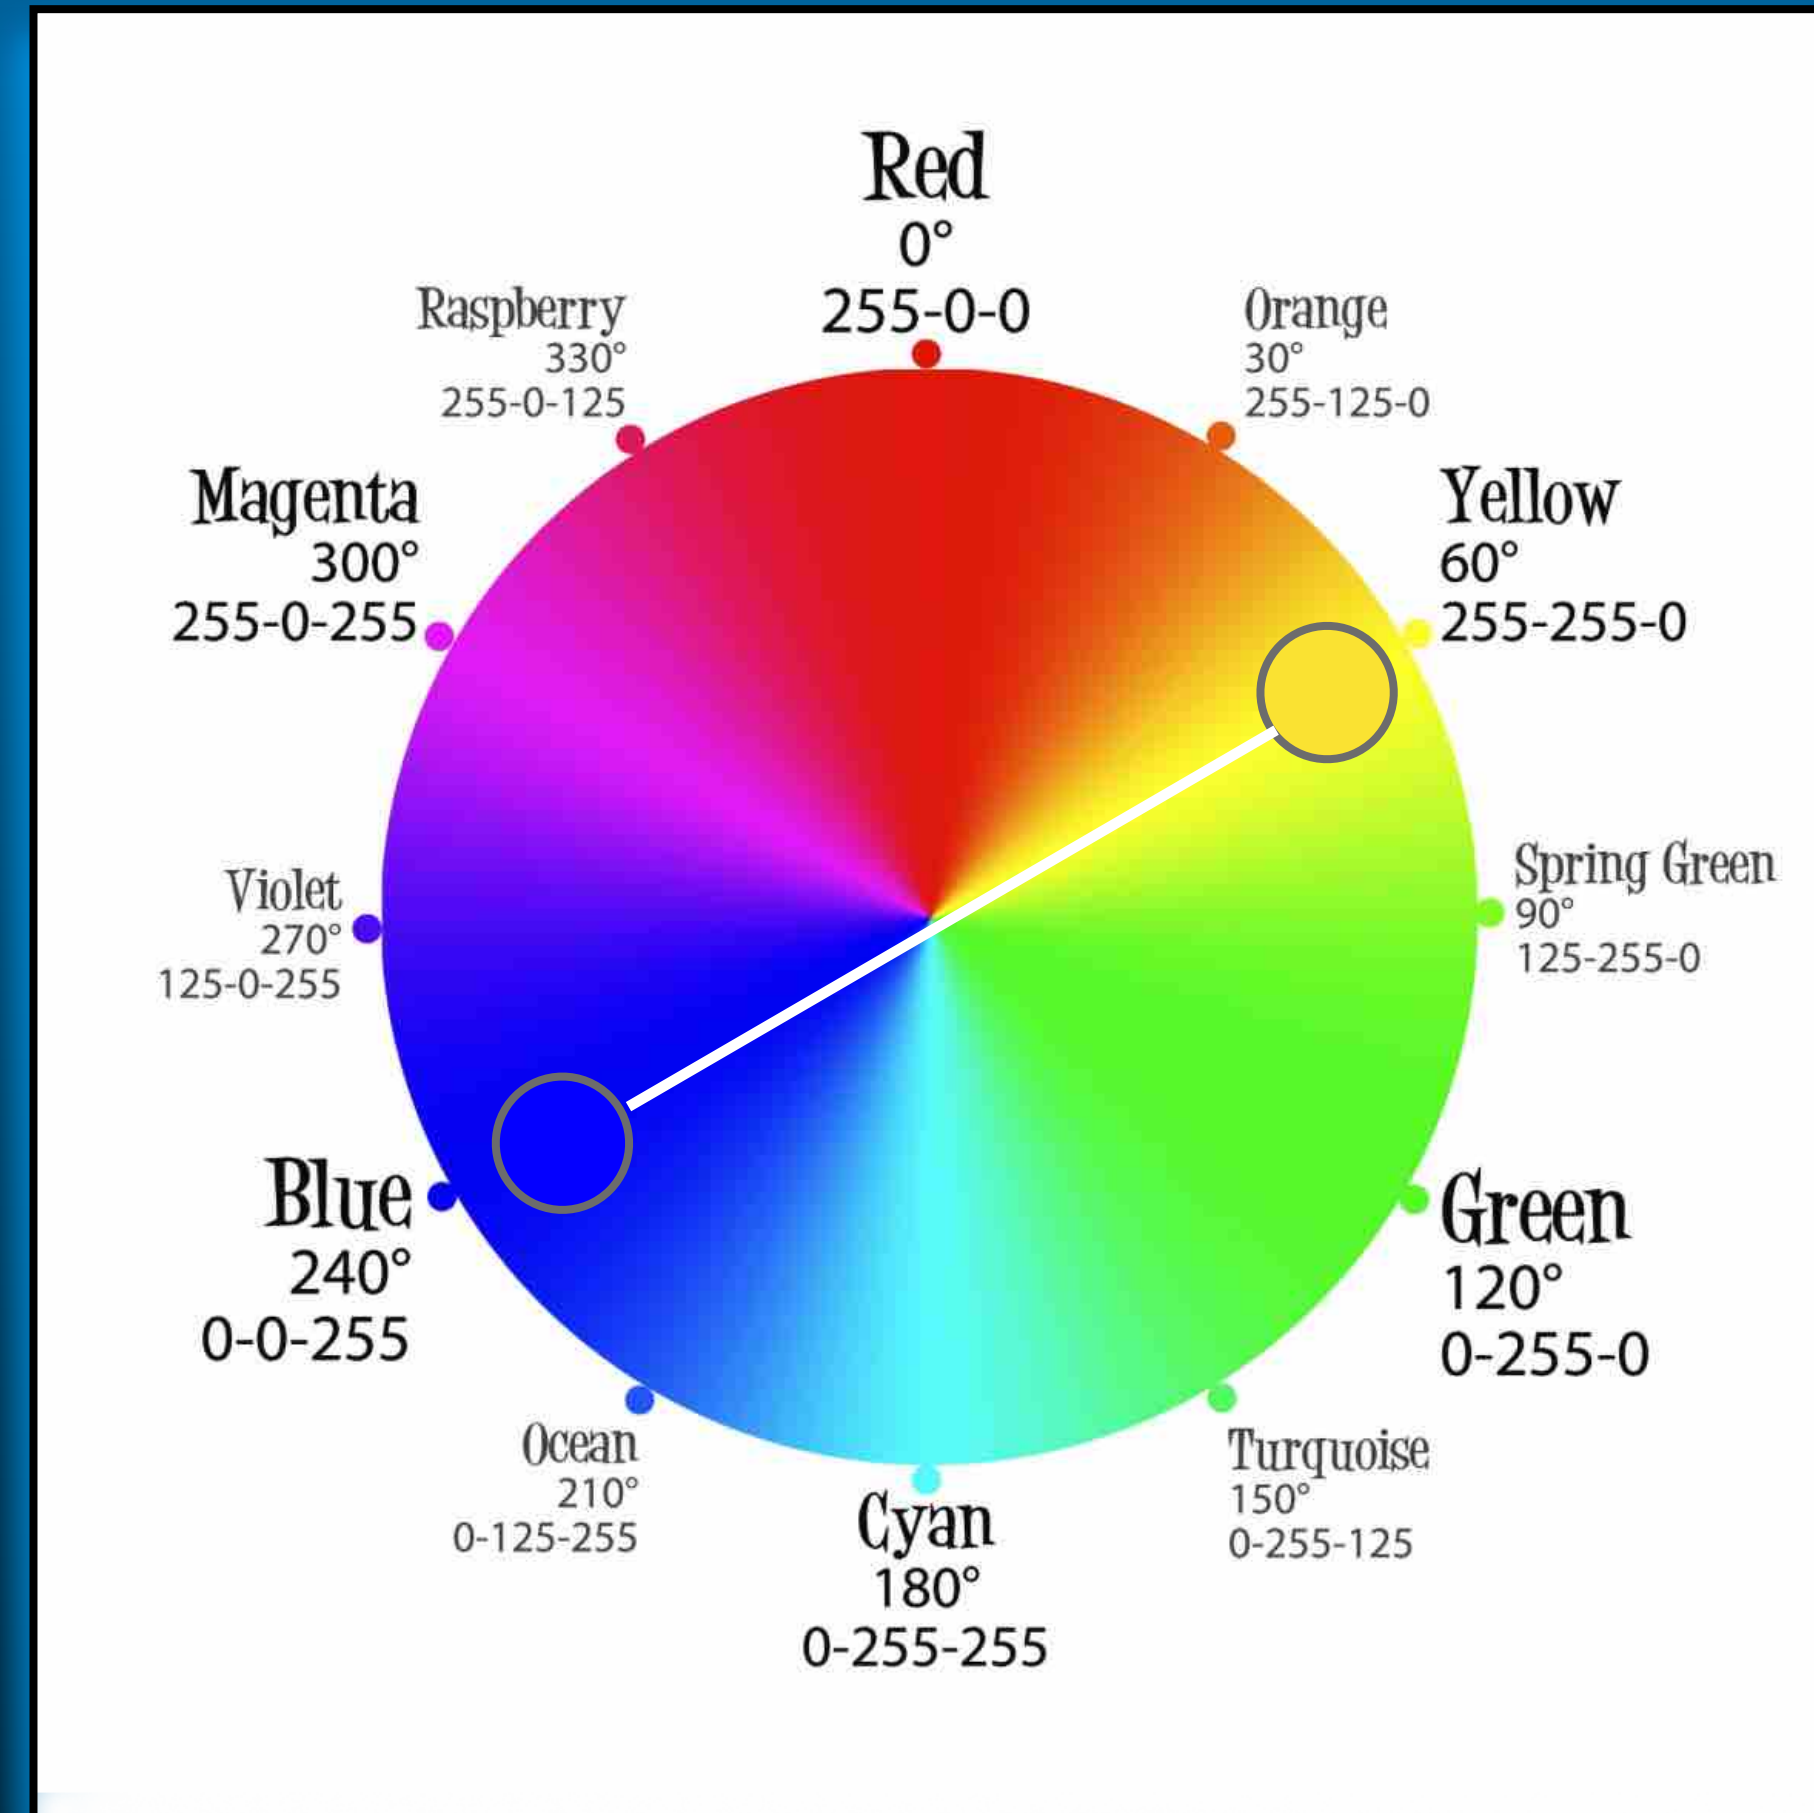

- Analogous
- Monochromatic
- Triad
- Complementary
- Split Complementary
- Double Split Complementary
- Square
- Compound
- Shades
- Custom

Color Mode: RGB

Save to My Library

Name: My Color Theme

Tags: Enter or Select from below

Blue + Orange +

Flat + Retro +

Green +

Publish to Color

Check for Accessibility

Save

Color	A	B	C	D	E
Hex	#099CBF	#38FFEE	#1CEBD7	#9C3300	#E85F1C
R	9	56	28	156	232
G	156	255	232	51	95
B	143	238	215	0	28
CMYK	61	100	91	61	91

<https://color.adobe.com/create/color-wheel>

Analogous

Monochromatic

Complementary

Split Complimentary

For an interactive color wheel, visit:

<https://color.adobe.com/create/color-wheel>

Subtractive Primaries

Cyan
Magenta
Yellow

Additive Primaries

Red
Green
Blue

Subtractive Primaries

Cyan
Magenta
Yellow

Additive Primaries

Red
Green
Blue

Complimentary Colors are found on opposite sides of the color wheel.