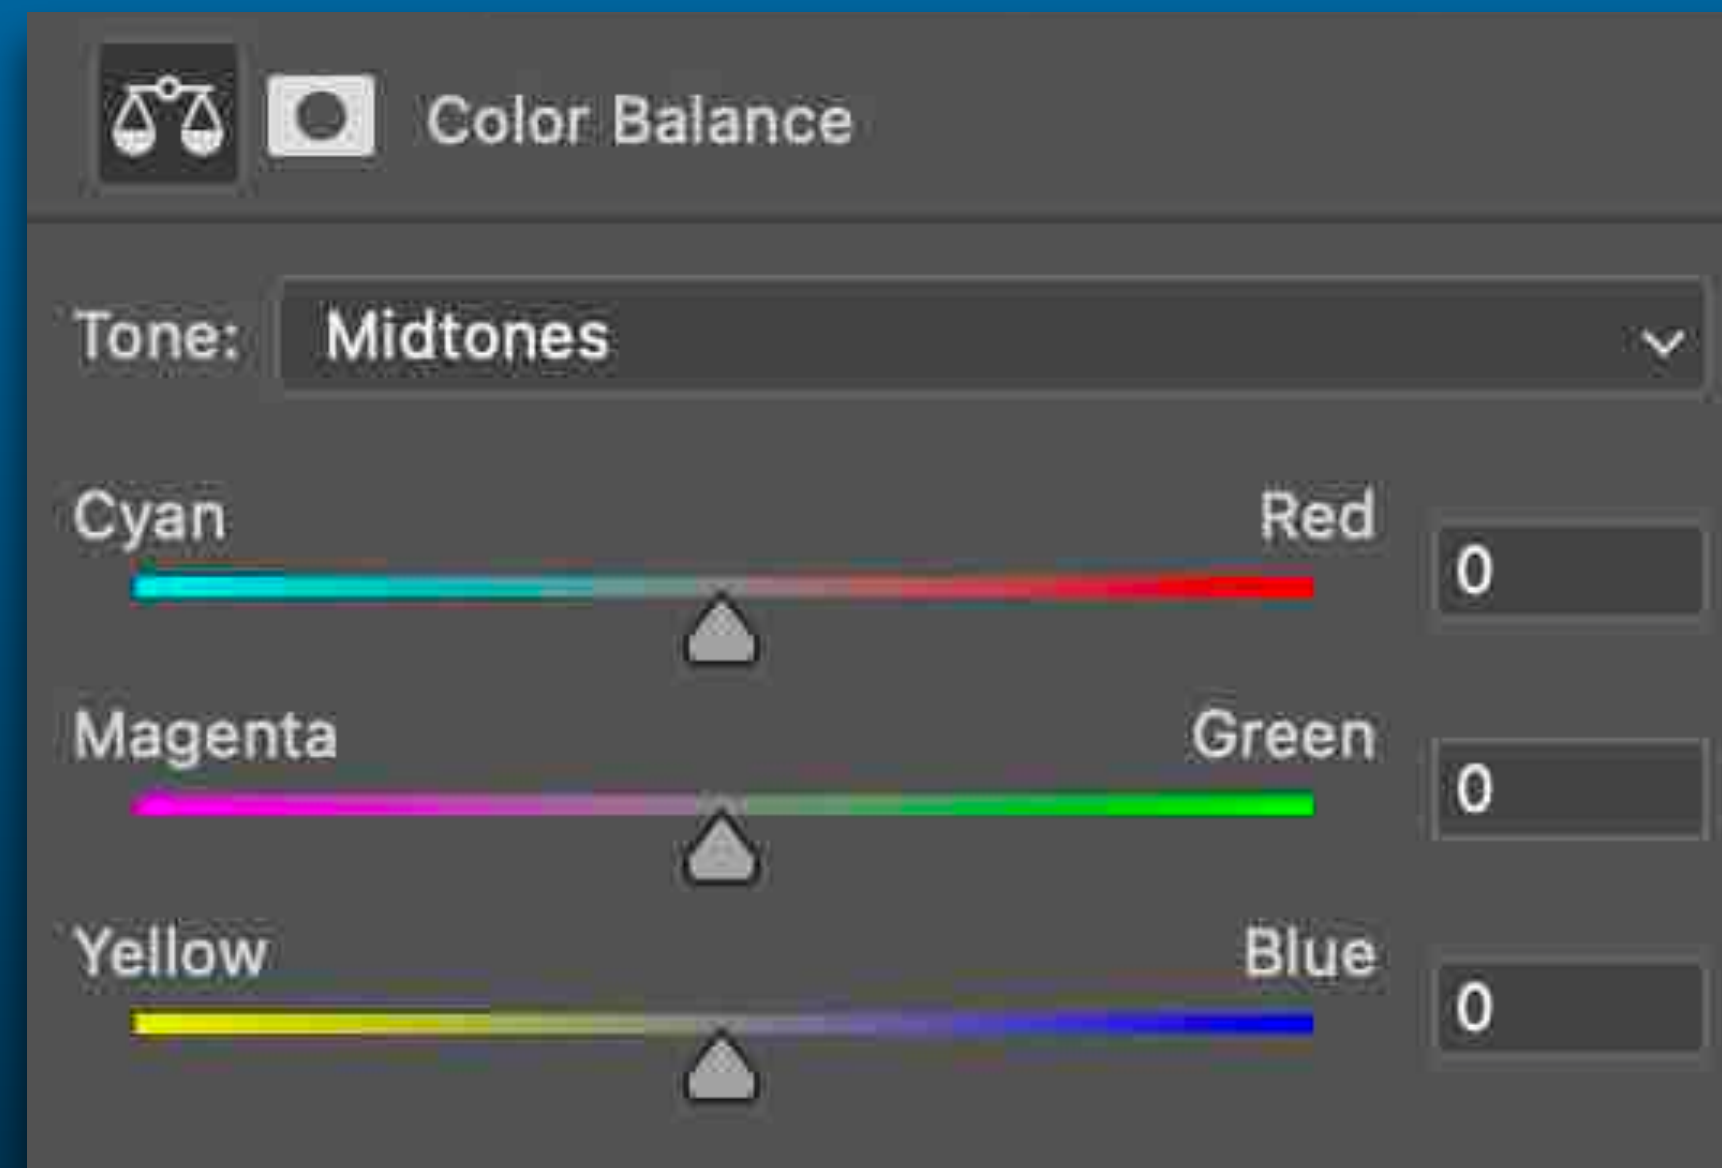

Blue + Orange +

Flat + Retro +

Green +

Publish to Color

Check for Accessibility

Save

Color	A	B	C	D	E
Hex	#099CBF	#38FFEE	#1CEBD7	#9C3300	#E85F1C
R	9	56	28	156	232
G	156	255	232	51	95
B	143	238	215	0	28
CMYK	61	100	91	61	91

<https://color.adobe.com/create/color-wheel>

Analogous

Monochromatic

Complementary

Split Complimentary

For an interactive color wheel, visit:

<https://color.adobe.com/create/color-wheel>

Subtractive Primaries

Cyan
Magenta
Yellow

Additive Primaries

Red
Green
Blue

Subtractive Primaries

Cyan
Magenta
Yellow

Additive Primaries

Red
Green
Blue

Complimentary Colors are found on opposite sides of the color wheel.

RGB Primary Color Wheel

Complimentary Colors are found on opposite sides of the color wheel.

RGB Primary Color Wheel

Complimentary Colors are found on opposite sides of the color wheel.

RGB Primary Color Wheel