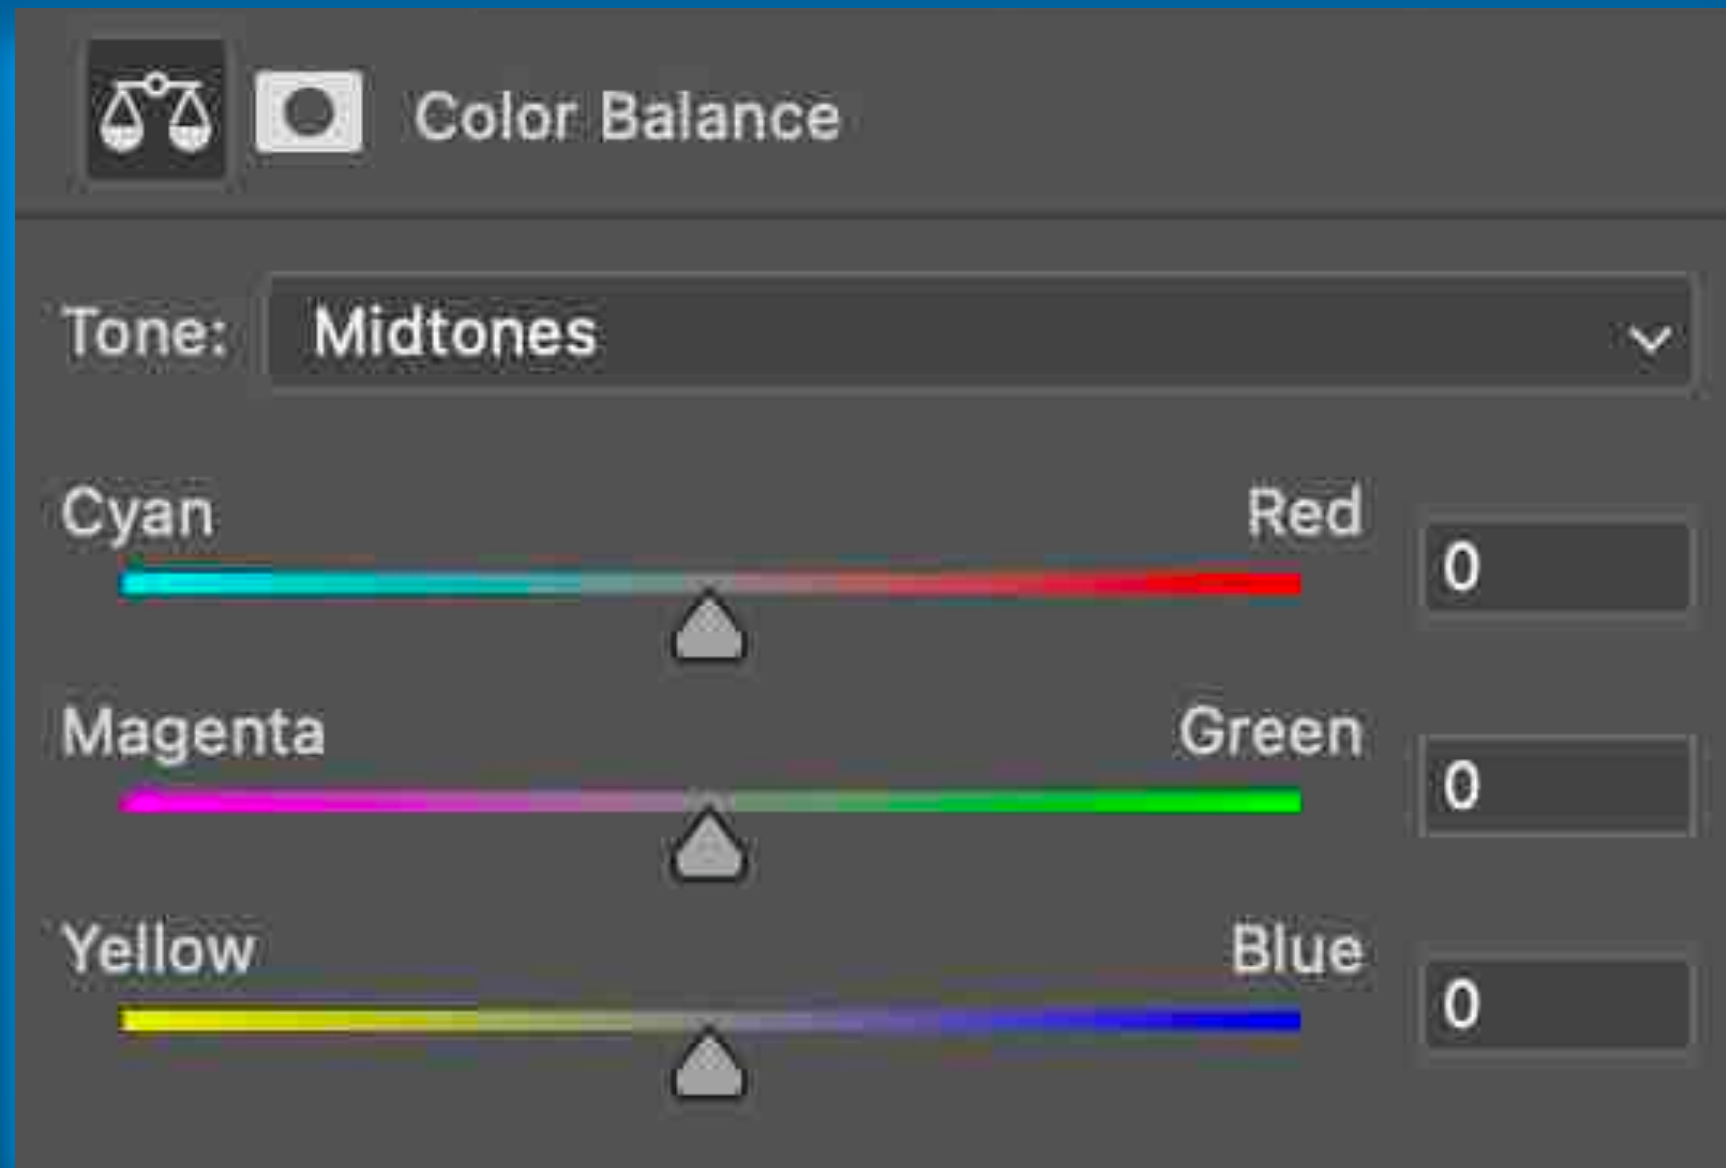

Blue + Orange +

Flat + Retro +

Green +

Publish to Color

Check for Accessibility

Save

Color	A	B	C	D	E
Hex	#099CBF	#38FFEE	#1CEBD7	#9C3300	#E85F1C
R	9	56	28	156	232
G	156	255	232	51	95
B	143	238	215	0	28
CMYK	61	100	91	61	91

<https://color.adobe.com/create/color-wheel>

Analogous

Monochromatic

Complementary

Split Complimentary

For an interactive color wheel, visit:

<https://color.adobe.com/create/color-wheel>

Subtractive Primaries

Cyan
Magenta
Yellow

Additive Primaries

Red
Green
Blue

Subtractive Primaries

Cyan
Magenta
Yellow

Additive Primaries

Red
Green
Blue

Complimentary Colors are found on opposite sides of the color wheel.

RGB Primary Color Wheel

Complimentary Colors are found on opposite sides of the color wheel.

RGB Primary Color Wheel

Complimentary Colors are found on opposite sides of the color wheel.

RGB Primary Color Wheel