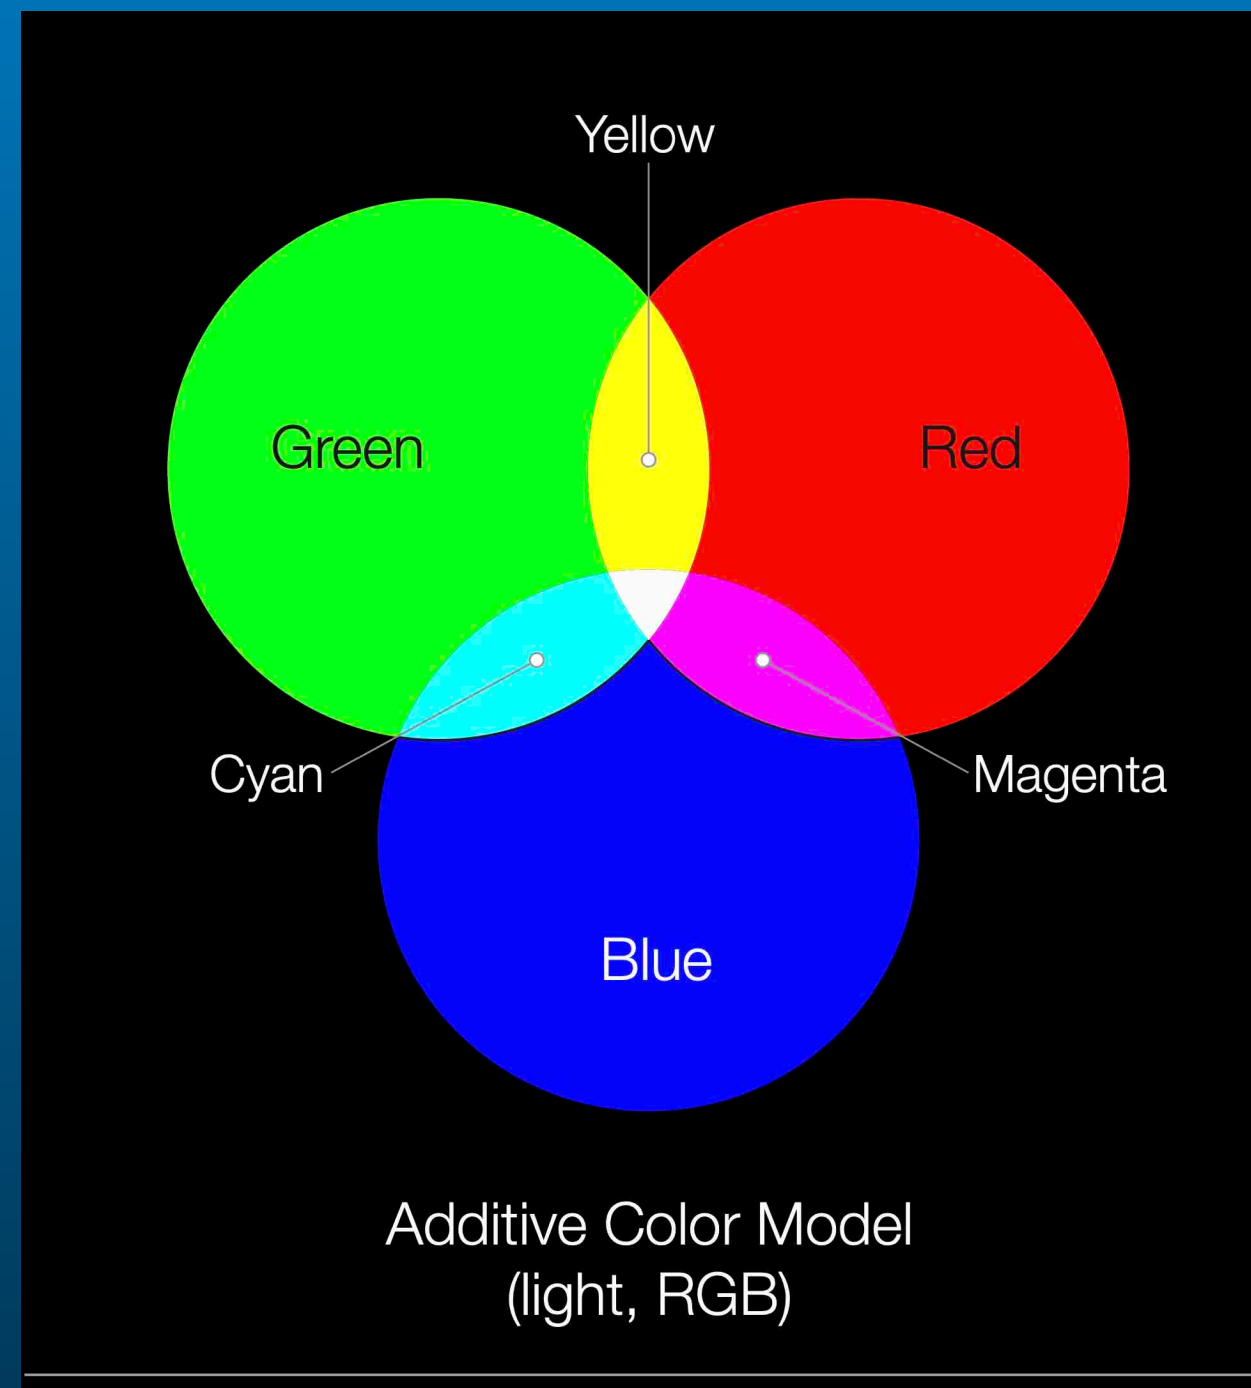

Complementary Colors and Tones

INTRO TO COLOR THEMES

Analogous
Monochromatic
Complementary
Split Complementary
Double Split Complementary
Triad
Square
Compound
Shades

<https://color.adobe.com/create/color-wheel>

<https://learn.leighcotnoir.com/wp-content/uploads/2011/07/primaries.pdf>

<https://artincontext.org/split-complementary-colors/>

Color Wheel Extract Theme Extract Gradient Accessibility Tools New

Apply Color Harmony Rule

Blue + Orange +

Flat + Retro +

Green +

Publish to Color

Check for Accessibility

Save

Color	A	B	C	D	E
Hex	#099CBF	#38FFEE	#1CEBD7	#9C3300	#E85F1C
R	9	56	28	156	232
G	156	255	232	51	95
B	143	238	215	0	28
CMYK	61	100	91	61	91

Cyan
Magenta
Yellow

Additive Primaries

Red
Green
Blue

Subtractive Primaries

Cyan
Magenta
Yellow

Additive Primaries

Red
Green
Blue

Complimentary Colors are found on opposite sides of the color wheel.